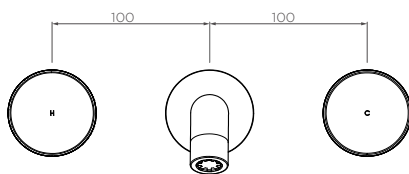

CARE AND MAINTENANCE

- All surfaces should be frequent cleaned with a mixture of mild, pH neutral soap and warm water with a soft cloth
- Do not use abrasive clothes, scouring pads on surfaces
- Do not use harsh cleaning agents i.e. cream cleaners or citrus based cleaners (*see cleaning leaflet for comprehensive list*)