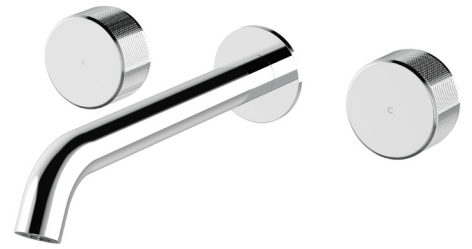

Trillion Wall Mount Basin Set - 220mm centre spout

TR017220

WELS: 6 star

Litre/min: 4.5L

WELS License / Reg No: 1483 / T37504

Finishes available:

Chrome   Brushed Nickel[^] (.SN)   Matte Black (.MB)   Brushed Gun Metal[^] (.GM)   Brushed Brass[^] (.BB)   Brushed Rose Gold[^] (.RG1)

[^] PVD finish

INFORMATION

Pressure Rating 150 - 500kPa   Hot and cold water inlet pressures should be equal.

CARE AND MAINTENANCE

- All surfaces should be frequent cleaned with a mixture of mild, pH neutral soap and warm water with a soft cloth
- Do not use abrasive clothes, scouring pads on surfaces
- Do not use harsh cleaning agents i.e. cream cleaners or citrus based cleaners (*see cleaning leaflet for comprehensive list*)

Requires ARB0020 - Arcisan Universal in-wall body for installation.

WARRANTY
15 years

*Conditions apply.