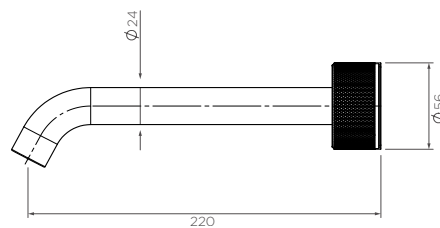

CARE AND MAINTENANCE

- All surfaces should be frequent cleaned with a mixture of mild, pH neutral soap and warm water with a soft cloth
- Do not use abrasive clothes, scouring pads on surfaces
- Do not use harsh cleaning agents i.e. cream cleaners or citrus based cleaners (*see cleaning leaflet for comprehensive list*)