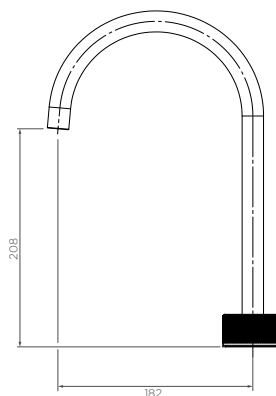

CARE AND MAINTENANCE

- All surfaces should be frequent cleaned with a mixture of mild, pH neutral soap and warm water with a soft cloth
- Do not use abrasive clothes, scouring pads on surfaces
- Do not use harsh cleaning agents i.e. cream cleaners or citrus based cleaners (*see cleaning leaflet for comprehensive list*)