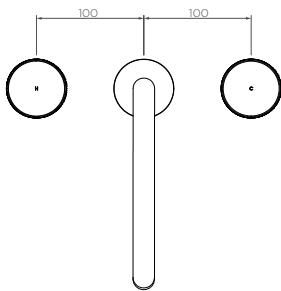

Trillion Basin Set with Extended Height Spout - 320 (h) x 180mm (proj)

TR017140

WELS: 6 star

Litre/min: 4.5L

WELS License / Reg No: 1483 / T37711

Finishes available:

^ PVD finish

INFORMATION

Pressure Rating
150 - 500kPa

Hot and cold water inlet pressures should be equal.

CARE AND MAINTENANCE

- All surfaces should be frequent cleaned with a mixture of mild, pH neutral soap and warm water with a soft cloth
- Do not use abrasive clothes, scouring pads on surfaces
- Do not use harsh cleaning agents i.e. cream cleaners or citrus based cleaners (*see cleaning leaflet for comprehensive list*)