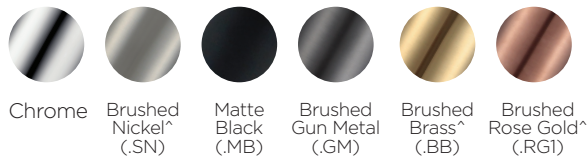

Trillion Basin Set with Extended Height Spout - 320 (h) x 180mm (proj)

TR017140

WELS: 6 star

Litre/min: 4.5L

WELS License / Reg No: 1483 / T37711

Finishes available:

^ PVD finish

INFORMATION