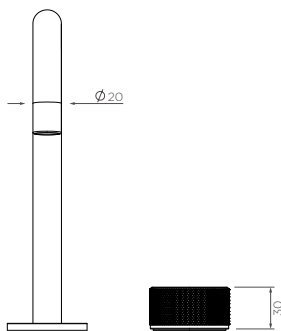

CARE AND MAINTENANCE

- All surfaces should be frequent cleaned with a mixture of mild, pH neutral soap and warm water with a soft cloth
- Do not use abrasive clothes, scouring pads on surfaces
- Do not use harsh cleaning agents i.e. cream cleaners or citrus based cleaners (*see cleaning leaflet for comprehensive list*)