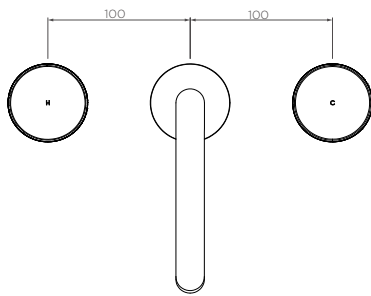

CARE AND MAINTENANCE

- All surfaces should be frequent cleaned with a mixture of mild, pH neutral soap and warm water with a soft cloth
- Do not use abrasive clothes, scouring pads on surfaces
- Do not use harsh cleaning agents i.e. cream cleaners or citrus based cleaners (*see cleaning leaflet for comprehensive list*)