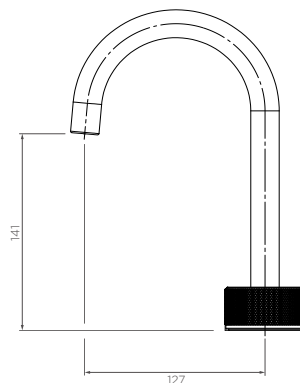

CARE AND MAINTENANCE

- All surfaces should be frequent cleaned with a mixture of mild, pH neutral soap and warm water with a soft cloth
- Do not use abrasive clothes, scouring pads on surfaces
- Do not use harsh cleaning agents i.e. cream cleaners or citrus based cleaners (*see cleaning leaflet for comprehensive list*)