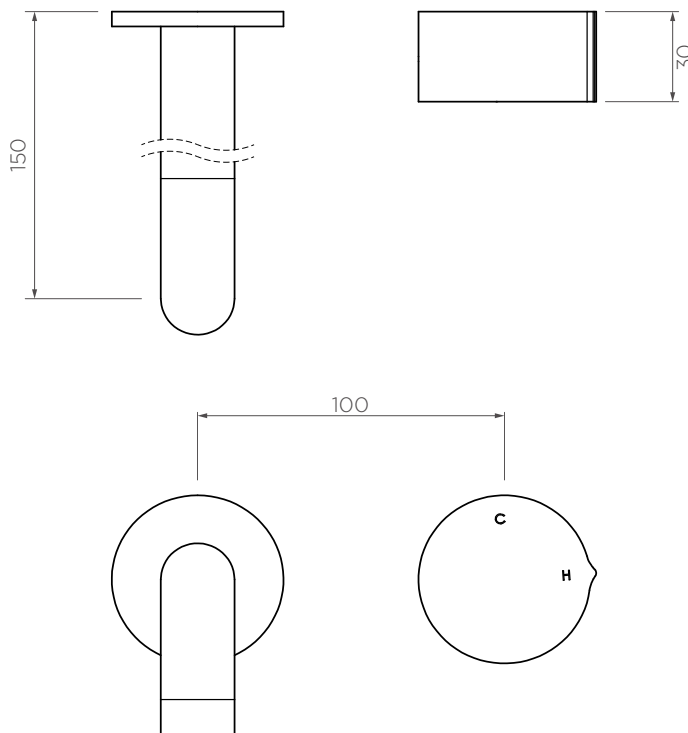

CARE AND MAINTENANCE

- All surfaces should be frequent cleaned with a mixture of mild, pH neutral soap and warm water with a soft cloth
- Do not use abrasive clothes, scouring pads on surfaces
- Do not use harsh cleaning agents i.e. cream cleaners or citrus based cleaners (*see cleaning leaflet for comprehensive list*)