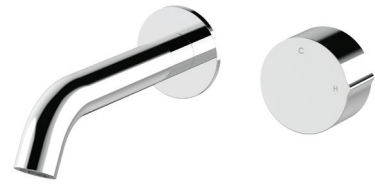

Venn Wall Mixer Set - 150mm Spout

VE012230

WELS: 5 star

Litre/min: 5L

WELS License / Reg No: 1483 / T37442

Finishes available:

Chrome   Brushed Nickel[^] (.SN)   Matte Black (.MB)   Brushed Gun Metal[^] (.GM)   Brushed Brass[^] (.BB)   Brushed Rose Gold[^] (.RG1)

[^] PVD finish

INFORMATION

Pressure Rating
150 - 500kPa

Hot and cold water inlet pressures should be equal.

CARE AND MAINTENANCE

- All surfaces should be frequent cleaned with a mixture of mild, pH neutral soap and warm water with a soft cloth
- Do not use abrasive clothes, scouring pads on surfaces
- Do not use harsh cleaning agents i.e. cream cleaners or citrus based cleaners (*see cleaning leaflet for comprehensive list*)

Requires ARB4120 - Arcisan Universal in-wall body for installation.

WARRANTY
15 years

*Conditions apply.