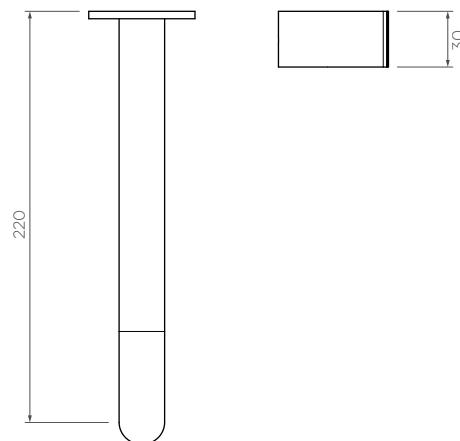

CARE AND MAINTENANCE

- All surfaces should be frequent cleaned with a mixture of mild, pH neutral soap and warm water with a soft cloth
- Do not use abrasive clothes, scouring pads on surfaces
- Do not use harsh cleaning agents i.e. cream cleaners or citrus based cleaners (*see cleaning leaflet for comprehensive list*)