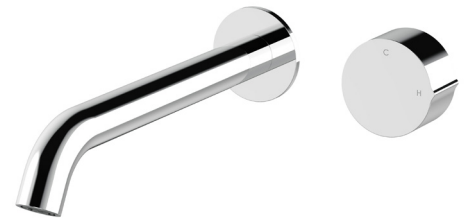

Venn Wall Mixer Set - 220mm Spout

VE012220

WELS: 5 star

Litre/min: 5L

WELS License / Reg No: 1483 / T37443

Finishes available:

Chrome   Brushed Nickel[^] (.SN)   Matte Black (.MB)   Brushed Gun Metal[^] (.GM)   Brushed Brass[^] (.BB)   Brushed Rose Gold[^] (.RG1)

[^] PVD finish

INFORMATION

Pressure Rating
150 - 500kPa

Hot and cold water inlet pressures should be equal.

CARE AND MAINTENANCE

- All surfaces should be frequent cleaned with a mixture of mild, pH neutral soap and warm water with a soft cloth
- Do not use abrasive clothes, scouring pads on surfaces
- Do not use harsh cleaning agents i.e. cream cleaners or citrus based cleaners (*see cleaning leaflet for comprehensive list*)

Requires ARB4120 - Arcisan Universal in-wall body for installation.

WARRANTY
15 years

*Conditions apply.