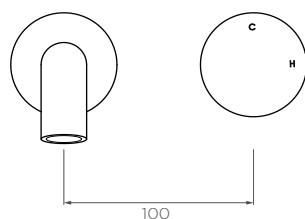

CARE AND MAINTENANCE

- All surfaces should be frequent cleaned with a mixture of mild, pH neutral soap and warm water with a soft cloth
- Do not use abrasive clothes, scouring pads on surfaces
- Do not use harsh cleaning agents i.e. cream cleaners or citrus based cleaners (*see cleaning leaflet for comprehensive list*)