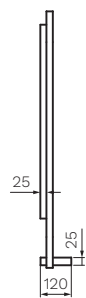

Cameo 600 Progressive LED Mirror

Product Code: CA-600-2L-XX

(see colour codes below)

The Cameo Mirror with shelf and LED lighting will light up your bathroom. Touch the button to turn on the light, then gently hold to switch gradually from cool to warm light, and back, until the desired colour is selected.

Vertical installation only.

FRONT VIEW

REAR VIEW

SIDE VIEW

Chrome Brushed Nickel Brushed Brass Fucile

Colour & Finish — Chrome (C), Brushed Nickel (BN), Brushed Brass (BB), Fucile (F)

Material — Glass Mirror, Stainless Steel frame and shelf

W x D x H — 600 x 120 x 1000mm

Features — Hardwired Progressive (Cool to Warm white) Backlit LED Lighting, Defogger, Integrated Shelf, Soft touch button

IP Rating — IP 44

Warranty — 12 Months (Conditions Apply)