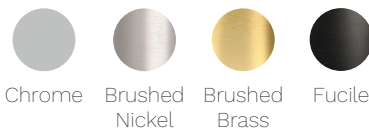

Cameo 600 Progressive LED Mirror

Product Code: CA-600-2L-XX

(see colour codes below)

The Cameo Mirror with shelf and LED lighting will light up your bathroom. Touch the button to turn on the light, then gently hold to switch gradually from cool to warm light, and back, until the desired colour is selected.

Vertical installation only.

FRONT VIEW

REAR VIEW

SIDE VIEW

Chrome Brushed Nickel Brushed Brass Fucile

Colour & Finish — Chrome (C), Brushed Nickel (BN), Brushed Brass (BB), Fucile (F)

Material — Glass Mirror, Stainless Steel frame and shelf

W x D x H — 600 x 120 x 1000mm

Features — Hardwired Progressive (Cool to Warm white) Backlit LED Lighting, Defogger, Integrated Shelf, Soft touch button

IP Rating — IP 44

Warranty — 12 Months (Conditions Apply)