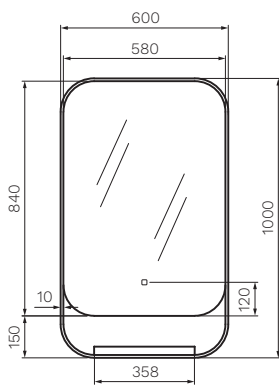

Cameo 600 Progressive LED Mirror

Product Code: CA-600-2L-XX

(see colour codes below)

The Cameo Mirror with shelf and LED lighting will light up your bathroom. Touch the button to turn on the light, then gently hold to switch gradually from cool to warm light, and back, until the desired colour is selected.

Vertical installation only.

FRONT VIEW

REAR VIEW

SIDE VIEW

Chrome Brushed Nickel Brushed Brass Fucile

Colour & Finish — Chrome (C), Brushed Nickel (BN), Brushed Brass (BB), Fucile (F)

Material — Glass Mirror, Stainless Steel frame and shelf

W x D x H — 600 x 120 x 1000mm

Features — Hardwired Progressive (Cool to Warm white) Backlit LED Lighting, Defogger, Integrated Shelf, Soft touch button

IP Rating — IP 44

Warranty — 12 Months (Conditions Apply)