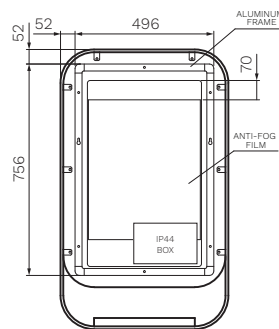

Cameo 600 Progressive LED Mirror

Product Code: CA-600-2L-XX

(see colour codes below)

The Cameo Mirror with shelf and LED lighting will light up your bathroom. Touch the button to turn on the light, then gently hold to switch gradually from cool to warm light, and back, until the desired colour is selected.

Vertical installation only.

FRONT VIEW

REAR VIEW

SIDE VIEW

Chrome Brushed Nickel Brushed Brass Fucile

Colour & Finish — Chrome (C), Brushed Nickel (BN), Brushed Brass (BB), Fucile (F)

Material — Glass Mirror, Stainless Steel frame and shelf

W x D x H — 600 x 120 x 1000mm

Features — Hardwired Progressive (Cool to Warm white) Backlit LED Lighting, Defogger, Integrated Shelf, Soft touch button

IP Rating — IP 44

Warranty — 12 Months (Conditions Apply)