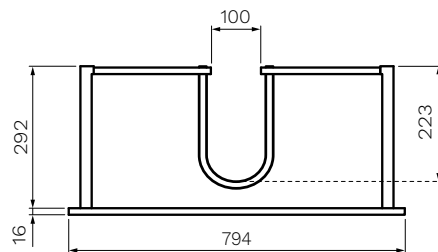

Evo Slim 800 Wall Mounted Cabinet with Ceramic Top

Product Code: ES-800-XX (NTH), ES-801-XX (1TH)

(see colour codes below)

The Evo Wall Mounted Cabinet with Ceramic Top provides both optimum craftsmanship and luxurious design. The premium moisture resistant Multi-wood joinery ensures long lasting durability whilst the matching laminate timber internal finish provides a stylish and sophisticated vanity.

Gloss White

Sahara

Tabacco

Sand Plus

TOP DRAWER

Colour & Finish — Gloss White (GW), Sahara (SH), Tabacco (TA), Sand Plus (SP)

Material — Multi-Wood Premium Joinery

W x D x H — 810 x 360 x 495mm

Doors / Drawers — 2 Drawers

Tap Holes — 0, 1

Overflow — Integrated

Basin — Ceramic Basin Top

Waste Outlet — 32mm Universal Plug & Waste to be ordered separately (TA3240 or TA4032)

Features — Soft-Close Function, Finger-pull handle

Internal — Grey Finish (or matching Laminate Timber Surface Finish)

Warranty — 10 Years (Conditions Apply)

PARISI