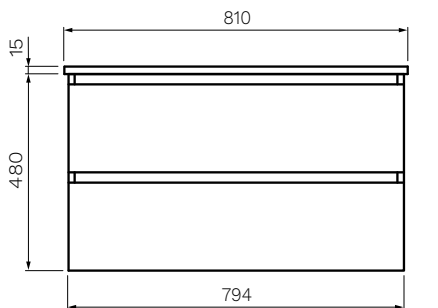

Evo Slim 800 Wall Mounted Cabinet with Ceramic Top

Product Code: ES-800-XX (NTH), ES-801-XX (1TH)

(see colour codes below)

The Evo Wall Mounted Cabinet with Ceramic Top provides both optimum craftsmanship and luxurious design. The premium moisture resistant Multi-wood joinery ensures long lasting durability whilst the matching laminate timber internal finish provides a stylish and sophisticated vanity.

Gloss White

Sahara

Tabacco

Sand Plus

TOP DRAWER

Colour & Finish — Gloss White (GW), Sahara (SH), Tabacco (TA), Sand Plus (SP)

Material — Multi-Wood Premium Joinery

W x D x H — 810 x 360 x 495mm

Doors / Drawers — 2 Drawers

Tap Holes — 0, 1

Overflow — Integrated

Basin — Ceramic Basin Top

Waste Outlet — 32mm Universal Plug & Waste to be ordered separately (TA3240 or TA4032)

Features — Soft-Close Function, Finger-pull handle

Internal — Grey Finish (or matching Laminate Timber Surface Finish)

Warranty — 10 Years (Conditions Apply)

PARISI