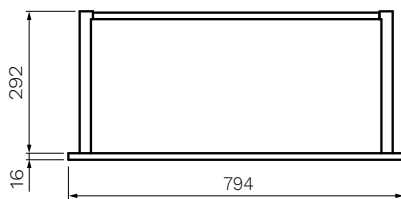

TOP DRAWER

LOWER DRAWER