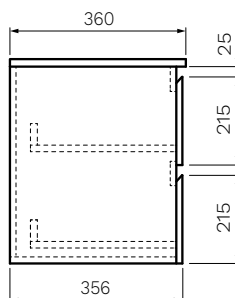

LOWER DRAWER

Colour & Finish — Gloss White (GW), Sahara (SH), Tabacco (TA), Sand Plus (SP)

Material — Multi-Wood Premium Joinery

W x D x H — 810 x 360 x 495mm

Doors / Drawers — 2 Drawers

Tap Holes — 0, 1

Overflow — Integrated

Basin — Ceramic Basin Top

Waste Outlet — 32mm Universal Plug & Waste to be ordered separately (TA3240 or TA4032)

Features — Soft-Close Function, Finger-pull handle

Internal — Grey Finish (or matching Laminate Timber Surface Finish)

Warranty — 10 Years (Conditions Apply)

PARISI