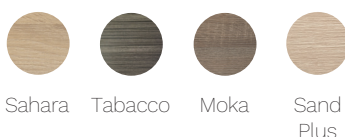

Sahara Tabacco Moka Sand Plus

- Colour & Finish** — Sahara (SH), Tabacco (TA), Moka (MK), Sand Plus (SP)
- Material** — Multi-wood Premium Joinery
- W x D x H** — 780 x 135 x 600mm
- Doors / Drawers** — 2 Doors
- Features** — Soft close function
- Internal** — Laminate Timber Surface Finish with Glass Shelves
- Warranty** — 10 Years on Cabinetry, 12 Months on Mirrors