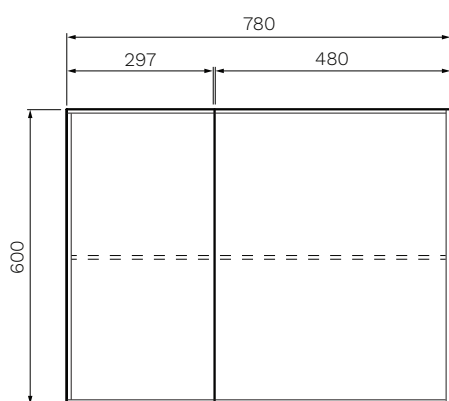

## Evo 800 Mirror Storage

**Product Code: E-800MS-XX**

(see colour codes below)

The Evo Mirror Storage provides both optimum craftsmanship and luxurious design. The premium moisture resistant Multi-wood joinery ensures long lasting durability whilst the laminate timber internal finish provides a stylish and sophisticated mirror storage.

Sahara Tabacco Moka Sand Plus

- Colour & Finish** — Sahara (SH), Tabacco (TA), Moka (MK), Sand Plus (SP)
- Material** — Multi-wood Premium Joinery
- W x D x H** — 780 x 135 x 600mm
- Doors / Drawers** — 2 Doors
- Features** — Soft close function
- Internal** — Laminate Timber Surface Finish with Glass Shelves
- Warranty** — 10 Years on Cabinetry, 12 Months on Mirrors