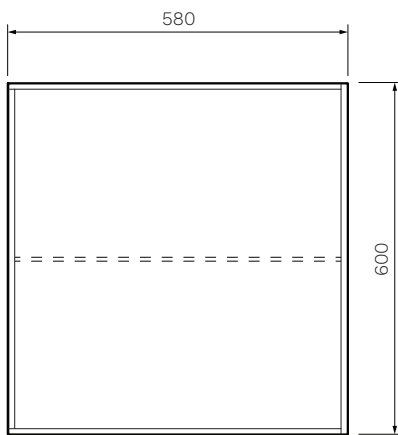

Evo 600 Mirror Storage

Product Code: E-600MS-XX

(see colour codes below)

The Evo Mirror Storage provides both optimum craftsmanship and luxurious design. The premium moisture resistant Multi-wood joinery ensures long lasting durability whilst the laminate timber internal finish provides a stylish and sophisticated mirror storage.

- Colour & Finish** — Sahara (SH), Tabacco (TA), Moka (MK), Sand Plus (SP)
- Material** — Multi-wood Premium Joinery
- W x D x H** — 580 x 135 x 600mm
- Doors / Drawers** — 1 Door
- Features** — Soft close function
- Internal** — Laminate Timber Surface Finish with Glass Shelves
- Warranty** — 10 Years on Cabinetry, 12 Months on Mirrors