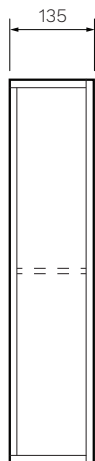

Evo 600 Mirror Storage

Product Code: E-600MS-XX

(see colour codes below)

The Evo Mirror Storage provides both optimum craftsmanship and luxurious design. The premium moisture resistant Multi-wood joinery ensures long lasting durability whilst the laminate timber internal finish provides a stylish and sophisticated mirror storage.

- Colour & Finish** — Sahara (SH), Tabacco (TA), Moka (MK), Sand Plus (SP)
- Material** — Multi-wood Premium Joinery
- W x D x H** — 580 x 135 x 600mm
- Doors / Drawers** — 1 Door
- Features** — Soft close function
- Internal** — Laminate Timber Surface Finish with Glass Shelves
- Warranty** — 10 Years on Cabinetry, 12 Months on Mirrors