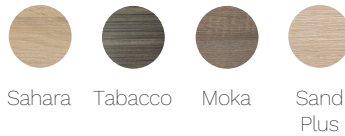

Evo 600 Mirror Storage

Product Code: E-600MS-XX

(see colour codes below)

The Evo Mirror Storage provides both optimum craftsmanship and luxurious design. The premium moisture resistant Multi-wood joinery ensures long lasting durability whilst the laminate timber internal finish provides a stylish and sophisticated mirror storage.

- Colour & Finish** — Sahara (SH), Tabacco (TA), Moka (MK), Sand Plus (SP)
- Material** — Multi-wood Premium Joinery
- W x D x H** — 580 x 135 x 600mm
- Doors / Drawers** — 1 Door
- Features** — Soft close function
- Internal** — Laminate Timber Surface Finish with Glass Shelves
- Warranty** — 10 Years on Cabinetry, 12 Months on Mirrors