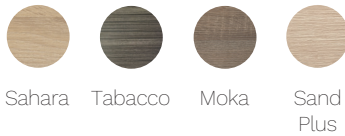

Evo 1200 Mirror Storage

Product Code: E-1200MS-XX

(see colour codes below)

The Evo Mirror Storage provides both optimum craftsmanship and luxurious design. The premium moisture resistant Multi-wood joinery ensures long lasting durability whilst the laminate timber internal finish provides a stylish and sophisticated mirror storage.

- Colour & Finish** — Sahara (SH), Tabacco (TA), Moka (MK), Sand Plus (SP)
- Material** — Multi-wood Premium Joinery
- W x D x H** — 1180 x 135 x 600mm
- Doors / Drawers** — 2 Doors
- Features** — Soft close function
- Internal** — Laminate Timber Surface Finish with Glass Shelves
- Warranty** — 10 Years on Cabinetry, 12 Months on Mirrors