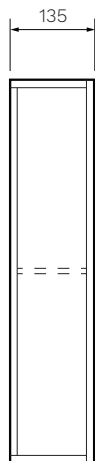

Evo 1200 Mirror Storage

Product Code: E-1200MS-XX

(see colour codes below)

The Evo Mirror Storage provides both optimum craftsmanship and luxurious design. The premium moisture resistant Multi-wood joinery ensures long lasting durability whilst the laminate timber internal finish provides a stylish and sophisticated mirror storage.

- Colour & Finish** — Sahara (SH), Tabacco (TA), Moka (MK), Sand Plus (SP)
- Material** — Multi-wood Premium Joinery
- W x D x H** — 1180 x 135 x 600mm
- Doors / Drawers** — 2 Doors
- Features** — Soft close function
- Internal** — Laminate Timber Surface Finish with Glass Shelves
- Warranty** — 10 Years on Cabinetry, 12 Months on Mirrors