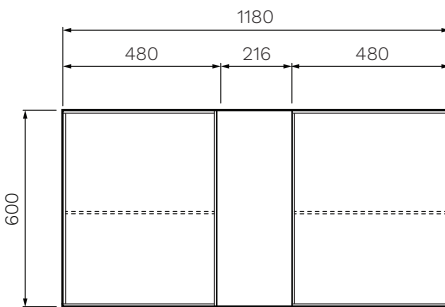

Evo 1200 Mirror Storage

Product Code: E-1200MS-XX

(see colour codes below)

The Evo Mirror Storage provides both optimum craftsmanship and luxurious design. The premium moisture resistant Multi-wood joinery ensures long lasting durability whilst the laminate timber internal finish provides a stylish and sophisticated mirror storage.

- Colour & Finish** — Sahara (SH), Tabacco (TA), Moka (MK), Sand Plus (SP)
- Material** — Multi-wood Premium Joinery
- W x D x H** — 1180 x 135 x 600mm
- Doors / Drawers** — 2 Doors
- Features** — Soft close function
- Internal** — Laminate Timber Surface Finish with Glass Shelves
- Warranty** — 10 Years on Cabinetry, 12 Months on Mirrors