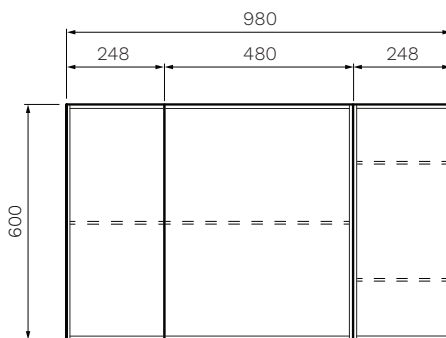

Evo 1000 Mirror Storage

Product Code: E-1000MS-XX

(see colour codes below)

The Evo Mirror Storage provides both optimum craftsmanship and luxurious design. The premium moisture resistant Multi-wood joinery ensures long lasting durability whilst the laminate timber internal finish provides a stylish and sophisticated mirror storage.

Sahara Tabacco Moka Sand Plus

- Colour & Finish** — Sahara (SH), Tabacco (TA), Moka (MK), Sand Plus (SP)
- Material** — Multi-wood Premium Joinery
- W x D x H** — 980 x 135 x 600mm
- Doors / Drawers** — 3 Doors
- Features** — Soft close function
- Internal** — Laminate Timber Surface Finish with Glass Shelves
- Warranty** — 10 Years on Cabinetry, 12 Months on Mirrors