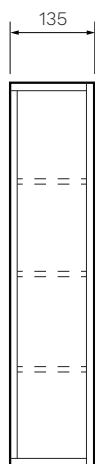

Evo 1000 Mirror Storage

Product Code: E-1000MS-XX

(see colour codes below)

The Evo Mirror Storage provides both optimum craftsmanship and luxurious design. The premium moisture resistant Multi-wood joinery ensures long lasting durability whilst the laminate timber internal finish provides a stylish and sophisticated mirror storage.

Sahara Tabacco Moka Sand Plus

- Colour & Finish** — Sahara (SH), Tabacco (TA), Moka (MK), Sand Plus (SP)
- Material** — Multi-wood Premium Joinery
- W x D x H** — 980 x 135 x 600mm
- Doors / Drawers** — 3 Doors
- Features** — Soft close function
- Internal** — Laminate Timber Surface Finish with Glass Shelves
- Warranty** — 10 Years on Cabinetry, 12 Months on Mirrors