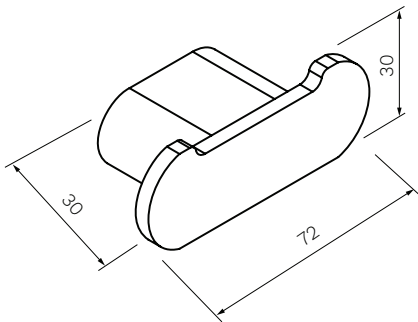

Ellisse Robe Hook

Product Code: NE0112

Polished
Chrome

Colour & Finish	— Polished Chrome
Material	— Brass
W x D x H	— 72 x 30 x 30mm
Fixings	— Single Fixing
Warranty	— 15 Years (Conditions Apply)

PARISI