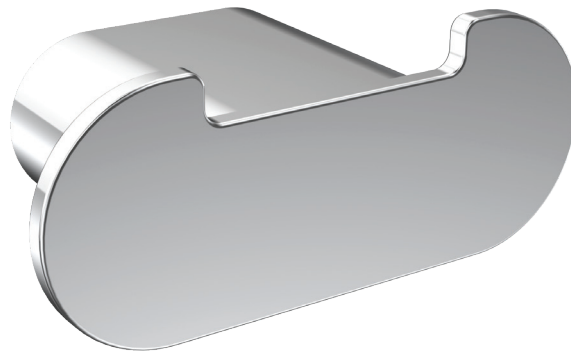

Ellisse Robe Hook

Product Code: NE0112

Polished
Chrome

Colour & Finish	— Polished Chrome
Material	— Brass
W x D x H	— 72 x 30 x 30mm
Fixings	— Single Fixing
Warranty	— 15 Years (Conditions Apply)

PARISI