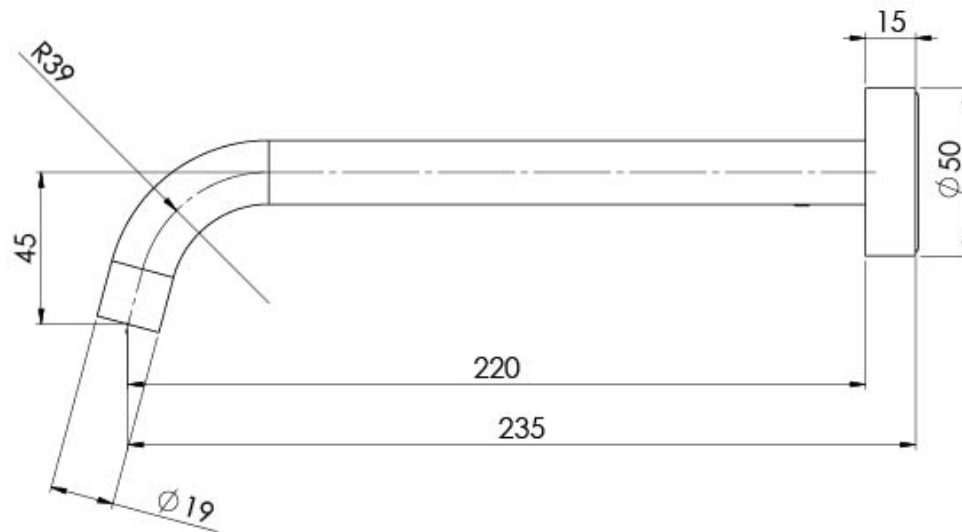

## VIVID SLIMLINE WALL BATH OUTLET 230MM CURVED

## SPECIFICATIONS

Please visit <https://www.phoenixtapware.com.au/warranty> to view the full warranty

While we aim to ensure the specifications shown are correct at time of printing, Phoenix Tapware reserves the right to make modifications without prior notice. Always use the physical product measurements for mark-ups and roughing-in as the line drawing shown may differ from the actual product over time. All measurements are shown in millimetres. Colours may vary from image shown.