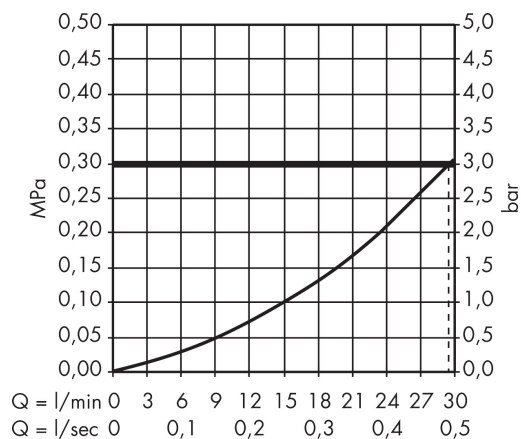

Brand	hansgrohe
Art. Name	Basic set for single lever shower mixer for concealed installation
Art. Nr.	13620180
Surface	n.a.
Pos.	1

Product picture

Drawing

Flow chart

Features

- ceramic cartridge
- connection dimension: DN15
- PA-IX 9628/IIC