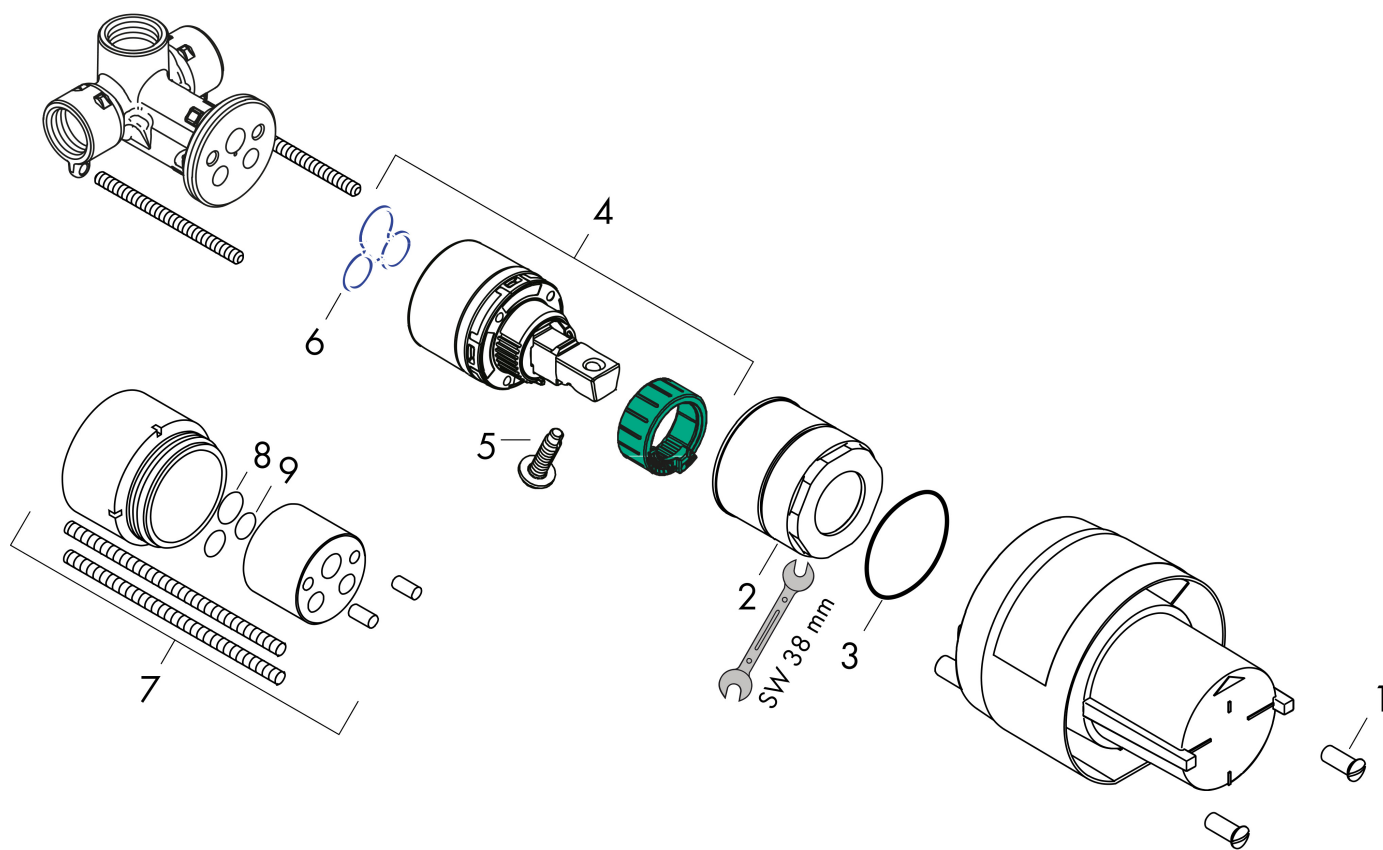

Brand	hansgrohe
Art. Name	Basic set for single lever shower mixer for concealed installation
Art. Nr.	13620180
Surface	n.a.
Pos.	1

Product picture

Drawing

Flow chart

Features

- ceramic cartridge
- connection dimension: DN15
- PA-IX 9628/IIC

Certificates

kiwa

Spare Parts Drawing

Spare parts list

Pos.	Description	Articlenumber
1	hollow screw	96065000
2	nut	95007000
3	O-ring 43x1,5	98148000
4	cartridge, assy	92730000
5	locking screw for handle	95140000
6	seal	95008000
7	extension set 28 mm shower mixer	32698000
8	O-ring 12x1,5	98430000
9	O-ring 10x1,5	98123000
	noise reduction	95009000