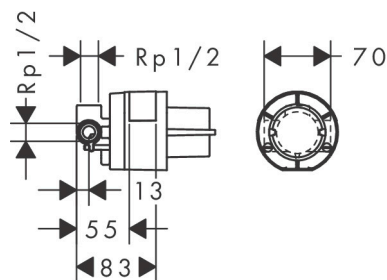

Brand	hansgrohe
Art. Name	Basic set for single lever shower mixer for concealed installation
Art. Nr.	13620180
Surface	n.a.
Pos.	1

Product picture

Drawing

Flow chart

Features

- ceramic cartridge
- connection dimension: DN15
- PA-IX 9628/IIC

Certificates

kiwa

Spare Parts Drawing

Spare parts list

Pos.	Description	Articlenumber
1	hollow screw	96065000
2	nut	95007000
3	O-ring 43x1,5	98148000
4	cartridge, assy	92730000
5	locking screw for handle	95140000
6	seal	95008000
7	extension set 28 mm shower mixer	32698000
8	O-ring 12x1,5	98430000
9	O-ring 10x1,5	98123000
	noise reduction	95009000