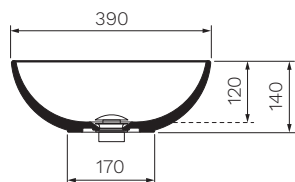

Nudaslim 60 Bench Basin

Product Code: FLND60.XX

(see colour codes below)

Nuda is a range of basins with a geometrical shape without rigid definition, but pure and sensual emphasising the female form. Characterised by wide bowls available in two different sizes.

W x D x H — 600 x 390 x 140mm

Tap Holes — 0

Overflow — No

Bowl Capacity — 15 Litres

Waste Outlet — 32mm Universal Plug & Waste to be ordered separately (TA3240 or TA4032)

Warranty — 10 Years (Conditions Apply)