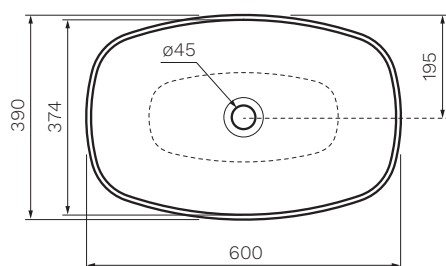

Nudaslim 60 Bench Basin

Product Code: FLND60.XX

(see colour codes below)

Nuda is a range of basins with a geometrical shape without rigid definition, but pure and sensual emphasising the female form. Characterised by wide bowls available in two different sizes.

W x D x H — 600 x 390 x 140mm

Tap Holes — 0

Overflow — No

Bowl Capacity — 15 Litres

Waste Outlet — 32mm Universal Plug & Waste to be ordered separately (TA3240 or TA4032)

Warranty — 10 Years (Conditions Apply)