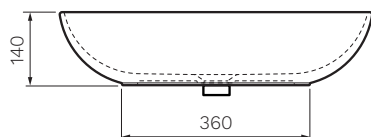

Nudaslim 60 Bench Basin

Product Code: FLND60.XX

(see colour codes below)

Nuda is a range of basins with a geometrical shape without rigid definition, but pure and sensual emphasising the female form. Characterised by wide bowls available in two different sizes.

W x D x H — 600 x 390 x 140mm

Tap Holes — 0

Overflow — No

Bowl Capacity — 15 Litres

Waste Outlet — 32mm Universal Plug & Waste to be ordered separately (TA3240 or TA4032)

Warranty — 10 Years (Conditions Apply)