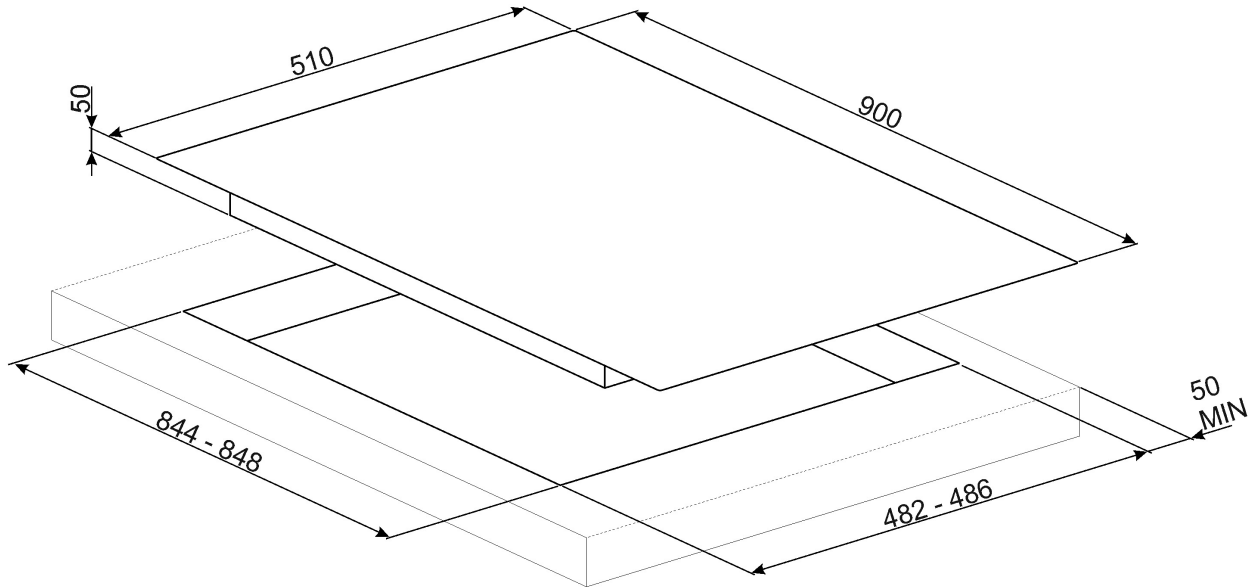

ID191128

PV395LCNAU

90CM CLASSIC GAS ON GLASS COOKTOP

Top Mount

Flush Mount

PLEASE NOTE: drawings are not to scale. They are to assist only.
WARNING: technical specifications and product sizes can be varied by the manufacturer without notice.
Cutouts for appliances should only be by physical product measurements. The above information is indicative only.