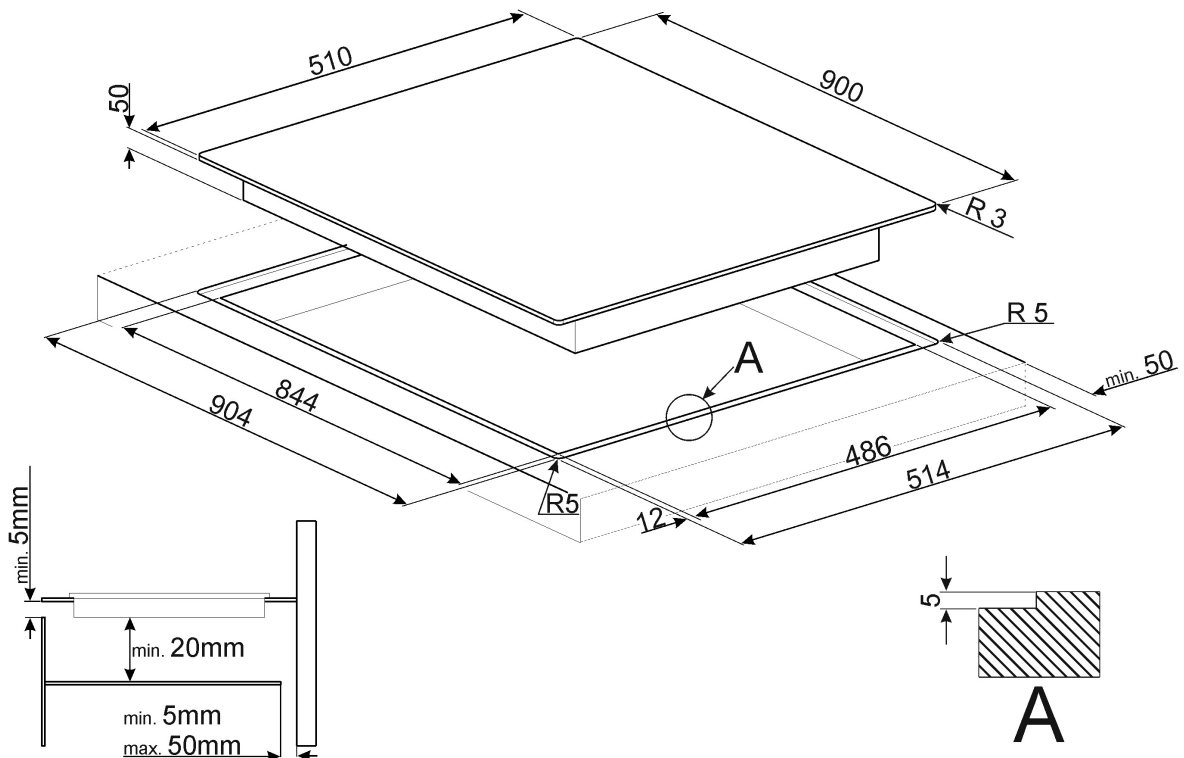

ID191128

PV395LCNAU

90CM CLASSIC GAS ON GLASS COOKTOP

Top Mount

Flush Mount

PLEASE NOTE: drawings are not to scale. They are to assist only.
WARNING: technical specifications and product sizes can be varied by the manufacturer without notice.
Cutouts for appliances should only be by physical product measurements. The above information is indicative only.