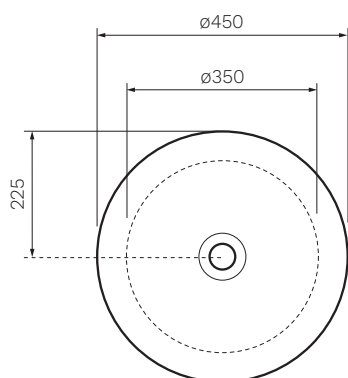

Seed ø450 Bench Basin

Product Code: VA24.XX

(see colour codes below)

Seed collection, designed by Prospero Rasulo, was born from the idea of a seed that generates a form when fed.

Colour & Finish — Gloss White, Matt White (01), Gloss Black (02), Matt Black (22), Zolfo (90), Nuvola (91), Tempesta (92), Laguna (93), Basento (94), Velato (95), Oceano (96)

Material — Ceramic

W x D x H — ø450 x 130mm

Tap Holes — 0

Overflow — No

Bowl Capacity — 9 Litres

Waste Outlet — 32mm Plug & Waste with matching Ceramic Top (VA1FV/C.XX) or 32mm Constant Flow Waste to be ordered separately