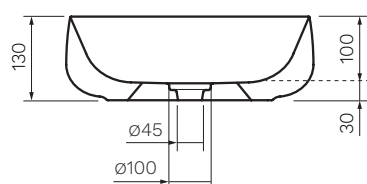

Seed ø450 Bench Basin

Product Code: VA24.XX

(see colour codes below)

Seed collection, designed by Prospero Rasulo, was born from the idea of a seed that generates a form when fed.

Colour & Finish — Gloss White, Matt White (01), Gloss Black (02), Matt Black (22), Zolfo (90), Nuvola (91), Tempesta (92), Laguna (93), Basento (94), Velato (95), Oceano (96)

Material — Ceramic

W x D x H — ø450 x 130mm

Tap Holes — 0

Overflow — No

Bowl Capacity — 9 Litres

Waste Outlet — 32mm Plug & Waste with matching Ceramic Top (VA1FV/C.XX) or 32mm Constant Flow Waste to be ordered separately

Warranty — 10 Years (Conditions Apply)

Installation note:

It is recommended that the basin be installed using a flexible sealant. Epoxy type glues must not be used. To do so may void product warranty.

>valdama