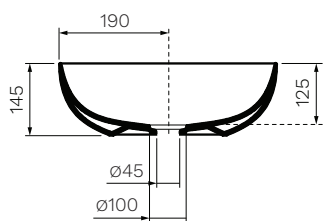

Pod 600 x 380 Bench Basin

Product Code: VA15.XX

(see colour codes below)

Pod is a counter top washbasin characterised by organic forms inspired by nature.

Colour & Finish — Gloss White, Matt White (01), Gloss Black (02), Matt Black (22), Zolfo (90), Nuvola (91), Tempesta (92), Laguna (93), Basento (94), Velato (95), Oceano (96)

Material — Ceramic

W x D x H — 600 x 380 x 145mm

Tap Holes — 0

Overflow — No

Bowl Capacity — 14 Litres

Waste Outlet — 32mm Plug & Waste with matching Ceramic Top to be ordered separately (VA1FV/C.XX)

Warranty — 10 Years (Conditions Apply)