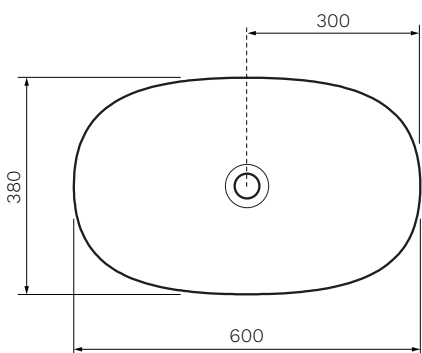

Pod 600 x 380 Bench Basin

Product Code: VA15.XX

(see colour codes below)

Pod is a counter top washbasin characterised by organic forms inspired by nature.

Colour & Finish — Gloss White, Matt White (01), Gloss Black (02), Matt Black (22), Zolfo (90), Nuvola (91), Tempesta (92), Laguna (93), Basento (94), Velato (95), Oceano (96)

Material — Ceramic

W x D x H — 600 x 380 x 145mm

Tap Holes — 0

Overflow — No

Bowl Capacity — 14 Litres

Waste Outlet — 32mm Plug & Waste with matching Ceramic Top to be ordered separately (VA1FV/C.XX)

Warranty — 10 Years (Conditions Apply)