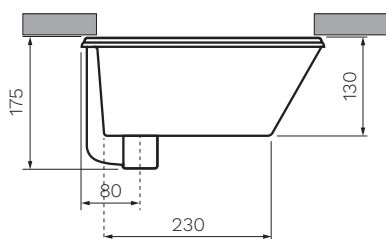

PARISI

Box Undercounter Basin

Product Code: AC270

Gloss
White

Colour & Finish	— Gloss White
Material	— Ceramic
W x D x H	— 530 x 345 x 175mm
Fixings	— Undercounter Fixing Brackets included (UCB150)
Tap Holes	— 0
Overflow	— Integrated
Bowl Capacity	— 8 Litres
Waste Outlet	— 32mm Universal Plug & Waste to be ordered separately (TA3240 or TA4032)
Warranty	— 10 Years (Conditions Apply)

Installation note:

It is recommended that the basin be installed using a flexible sealant. Epoxy type glues must not be used. To do so may void product warranty.

ARTCERAM

Note: Dimensions are in millimetres and nominal. They can vary according to material and manufacturing tolerances. Exact dimensions should be determined by measuring actual product. PARISI reserves the right to vary specifications without notice.
August 2020