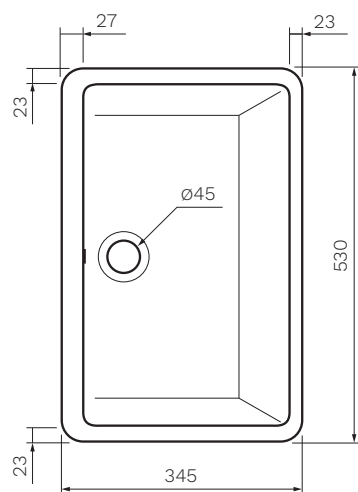

PARISI

Box Undercounter Basin

Product Code: AC270

Gloss
White

Colour & Finish	— Gloss White
Material	— Ceramic
W x D x H	— 530 x 345 x 175mm
Fixings	— Undercounter Fixing Brackets included (UCB150)
Tap Holes	— 0
Overflow	— Integrated
Bowl Capacity	— 8 Litres
Waste Outlet	— 32mm Universal Plug & Waste to be ordered separately (TA3240 or TA4032)
Warranty	— 10 Years (Conditions Apply)

Installation note:

It is recommended that the basin be installed using a flexible sealant. Epoxy type glues must not be used. To do so may void product warranty.

ARTCERAM

Note: Dimensions are in millimetres and nominal. They can vary according to material and manufacturing tolerances. Exact dimensions should be determined by measuring actual product. PARISI reserves the right to vary specifications without notice.
August 2020