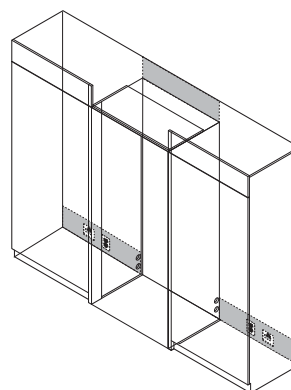

FISHER & PAYKEL

PRELIMINARY SPECIFICATION GUIDE

FREESTANDING FRENCH DOOR REFRIGERATOR, 90CM

PRODUCT SPECIFICATIONS

Model No.	RF610ANUX5, RF610ANUB5, RF540ANUX5
Dimensions	H 1790mm W 900mm D 695mm
Weight	113kg
Electrical	
Supply	220 - 240VAC, 50Hz
Service	1.8-amp circuit
Receptacle	3-prong grounding-type
Plumbing	
Supply	Water Connection Kit: 3.5m tubing
Pressure	Min 150kPa (22psi), max 827kPa (120psi) @ 20°C

ELECTRICAL

Note: Electrical connection should be located in an adjacent cabinet to either side of the fridge or above the fridge cavity. We recommend to use an isolating switch that is easily accessible to the user after the refrigerator is installed.