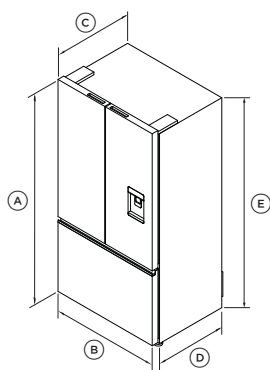

### PRODUCT SPECIFICATIONS

<b>Model No.</b>	RF610AZUB5, RF540AZUB5
<b>Dimensions</b>	H 1790mm W 900mm D 699mm
<b>Weight</b>	125kg
<b>Electrical</b>	
<b>Supply</b>	220 - 240VAC, 50Hz
<b>Service</b>	1.8-amp circuit
<b>Receptacle</b>	3-prong grounding type
<b>Plumbing</b>	
<b>Supply</b>	Water Connection Kit: 3.5m tubing with tap adaptor
<b>Pressure</b>	Min 150kPa (22psi), max 827kPa (120psi) @ 20°C

### PRODUCT DIMENSIONS

ISO VIEW

	mm
(A) Overall height	1790
(B) Overall width	900
(C) Overall depth*	699
(D) Depth of chassis**	626
(E) Height to top of chassis	1762
Depth of door opening***	1084

\* includes doors

### CAVITY DIMENSIONS: STANDARD INSTALLATION

ISO VIEW

	mm
(A) Overall internal height	1825
(B) Overall width	
• proud	945
• flush	940
(C) Overall depth	
• proud	640
• flush	620
(D) Door clearance to side wall	
• proud*	235
• flush*	135