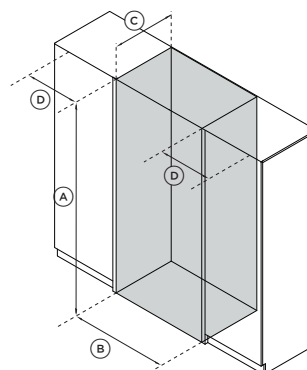

### PRODUCT DIMENSIONS

ISO VIEW

	mm
(A) Overall height	1790
(B) Overall width	900
(C) Overall depth*	699
(D) Depth of chassis**	626
(E) Height to top of chassis	1762
Depth of door opening***	1084

\* includes doors

\*\* excludes doors

\*\*\* not illustrated

### CAVITY DIMENSIONS: STANDARD INSTALLATION

ISO VIEW

	mm
(A) Overall internal height	1825
(B) Overall width	
• proud	945
• flush	940
(C) Overall depth	
• proud	640
• flush	620
(D) Door clearance to side wall	
• proud*	235
• flush*	135