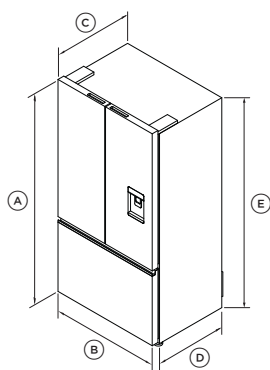

### CAVITY DIMENSIONS: STANDARD INSTALLATION

ISO VIEW

	mm
(A) Overall internal height	1825
(B) Overall width	
• proud	945
• flush	940
(C) Overall depth	
• proud	640
• flush	620
(D) Door clearance to side wall	
• proud*	235
• flush*	135

### PRODUCT SPECIFICATIONS

<b>Model No.</b>	RF610ANUX5, RF610ANUB5, RF540ANUX5
<b>Dimensions</b>	H 1790mm W 900mm D 695mm
<b>Weight</b>	113kg
<b>Electrical</b>	
<b>Supply</b>	220 - 240VAC, 50Hz
<b>Service</b>	1.8-amp circuit
<b>Receptacle</b>	3-prong grounding-type
<b>Plumbing</b>	
<b>Supply</b>	Water Connection Kit: 3.5m tubing
<b>Pressure</b>	Min 150kPa (22psi), max 827kPa (120psi) @ 20°C

### PRODUCT DIMENSIONS

ISO VIEW

	mm
(A) Overall height	1790
(B) Overall width	900
(C) Overall depth*	695
(D) Depth of chassis**	626
(E) Height to top of chassis	1762
Depth of door opening***	1084

\*Includes doors