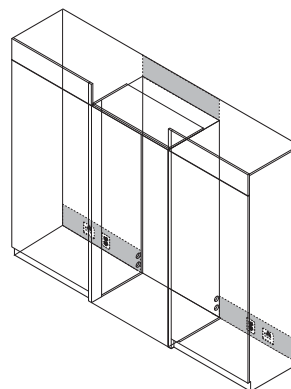

FISHER & PAYKEL

PRELIMINARY SPECIFICATION GUIDE

FREESTANDING FRENCH DOOR REFRIGERATOR, 90CM

PRODUCT SPECIFICATIONS

Model No.	RF610AZUB5, RF540AZUB5
Dimensions	H 1790mm W 900mm D 699mm
Weight	125kg
Electrical	
Supply	220 - 240VAC, 50Hz
Service	1.8-amp circuit
Receptacle	3-prong grounding type
Plumbing	
Supply	Water Connection Kit: 3.5m tubing with tap adaptor
Pressure	Min 150kPa (22psi), max 827kPa (120psi) @ 20°C

PLUMBING AND ELECTRICAL

Note: Electrical connection should be located in an adjacent cabinet to either side of the fridge or above the fridge cavity. We recommend to use an isolating switch that is easily accessible to the user after the refrigerator is installed.