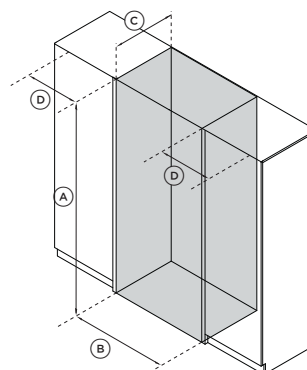

### PRODUCT DIMENSIONS

ISO VIEW

	mm
(A) Overall height	1790
(B) Overall width	900
(C) Overall depth*	695
(D) Depth of chassis**	626
(E) Height to top of chassis	1762
Depth of door opening***	1084

\*Includes doors

\*\*Excludes doors

\*\*\*Not illustrated

### CAVITY DIMENSIONS: STANDARD INSTALLATION

ISO VIEW

	mm
(A) Overall internal height	1825
(B) Overall width	
• proud	945
• flush	940
(C) Overall depth	
• proud	640
• flush	620
(D) Door clearance to side wall	
• proud*	235
• flush*	135