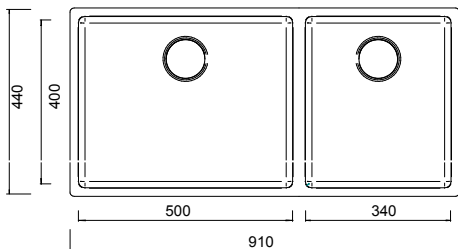

BARAZZA CUBO DOUBLE SINK

FROM ABEY AUSTRALIA

BARAZZA BFS50X34 Cubo Double Bowl Sink

CODE No.
BFS50X34

L910MM X W440MM

- _ Italian Designed and Manufactured
- _ Minimal Radius Bowls
- _ Made from Commercial Quality 1.2mm Thick Stainless Steel
- _ Easy Cleaning Radius Bowls
- _ Includes Overflow and Designer Waste