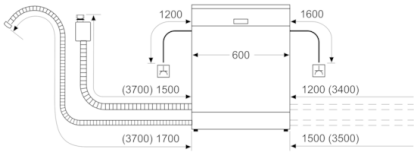

Technical Data

Water consumption (l) :	12.7
Built-in / Free-standing :	Free-standing
Height of removable worktop (mm) :	30
Dimensions of the product (HxWxD) :	845 x 600 x 600
Depth with open door 90 degree (mm) :	1155
Adjustable feet :	Yes - all
Maximum adjustability feet (mm) :	20
Net weight (kg) :	46.761
Gross weight (kg) :	48.0
Connection Rating (W) :	2400
Current (A) :	10
Voltage (V) :	220-240
Frequency (Hz) :	50; 60
Length electrical supply cord (cm) :	175
Plug type :	AU plug
Length inlet hose (cm) :	165
Length outlet hose (cm) :	190
EAN code :	4242005226832
Number of place settings :	13
Energy consumption (kWh) :	0.69
Total cycle time of reference programme (min) :	175
Noise level (dB) :	48
Installation typology :	Built-under

Product Dimensions (H x W x D)

- H: 845 mm x W: 600 mm x D: 600 mm

**Serie | 2, free-standing dishwasher, 60 cm,
White
SMS2ITW01A**

measurements in mm

A socket
() values with extension kit