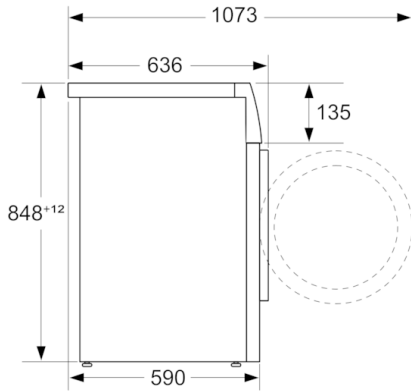

Serie | 6, washer dryer, 10/5 kg, 1400 rpm
WNA254U1AU

---

measurements in mm

measurements in mm