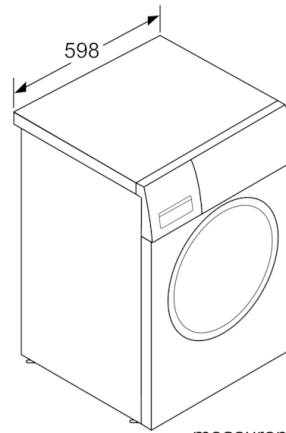

Serie | 6, washer dryer, 10/5 kg, 1400 rpm
WNA254U1AU

---

measurements in mm

measurements in mm