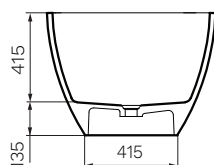

Colour & Finish	— Gloss White, Matt White (M)
Material	— Stonetec Solid Surface
W x D x H	— 1600 x 760 x 550mm
Overflow	— No
Capacity	— 292 Litres
Waste Outlet	— Stonetec Dome Cover 40mm Plug & Waste included
Legs	— No
Warranty	— 25 Years (Conditions Apply)