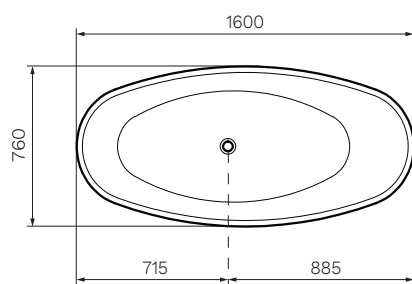

Isola 1600 Freestanding Bath

Product Code: CS114.XX

(see colour codes below)

The Isola bath is made from a new generation of environmentally friendly material, combining natural materials and pure polyester resin. Made from one mould to ensure an even, non-porous, bacteria and stain resistant surface that is easily maintained.

Colour & Finish	— Gloss White, Matt White (M)
Material	— Stonetec Solid Surface
W x D x H	— 1600 x 760 x 550mm
Overflow	— No
Capacity	— 292 Litres
Waste Outlet	— Stonetec Dome Cover 40mm Plug & Waste included
Legs	— No
Warranty	— 25 Years (Conditions Apply)