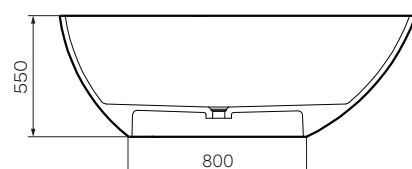

Isola 1600 Freestanding Bath

Product Code: CS114.XX

(see colour codes below)

The Isola bath is made from a new generation of environmentally friendly material, combining natural materials and pure polyester resin. Made from one mould to ensure an even, non-porous, bacteria and stain resistant surface that is easily maintained.

Colour & Finish	— Gloss White, Matt White (M)
Material	— Stonetec Solid Surface
W x D x H	— 1600 x 760 x 550mm
Overflow	— No
Capacity	— 292 Litres
Waste Outlet	— Stonetec Dome Cover 40mm Plug & Waste included
Legs	— No
Warranty	— 25 Years (Conditions Apply)