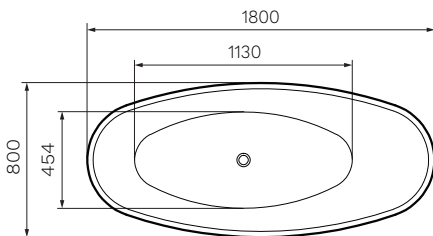

## Isola 1800 Stonetec Bath

**Product Code: CS104**

The Isola bath is made from a new generation of environmentally friendly material, combining natural materials and pure polyester resin. Made from one mould to ensure an even, non-porous, bacteria and stain resistant surface that is easily maintained.

Gloss  
White

- Colour & Finish** — White Gloss
- Material** — Stonetec Solid Surface
- Dimensions** — 1800 x 800 x 600mm
- Overflow** — No
- Capacity** — 415 Litres
- Waste Outlet** — Stonetec Dome Cover 40mm Plug & Waste included
- Legs** — No
- Warranty** — 25 Years (Conditions Apply)

PARISI

Note: Dimensions are in millimetres and nominal. They can vary according to material and manufacturing tolerances. Exact dimensions should be determined by measuring actual product. PARISI reserves the right to vary specifications without notice.