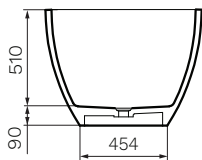

Gloss  
White

- Colour & Finish** — White Gloss
- Material** — Stonetec Solid Surface
- Dimensions** — 1800 x 800 x 600mm
- Overflow** — No
- Capacity** — 415 Litres
- Waste Outlet** — Stonetec Dome Cover 40mm Plug & Waste included
- Legs** — No
- Warranty** — 25 Years (Conditions Apply)

PARISI

Note: Dimensions are in millimetres and nominal. They can vary according to material and manufacturing tolerances. Exact dimensions should be determined by measuring actual product. PARISI reserves the right to vary specifications without notice.