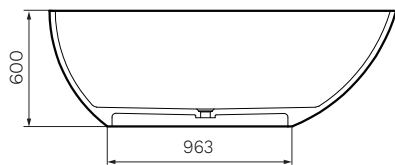

## Isola 1800 Stonetec Bath

**Product Code: CS104**

The Isola bath is made from a new generation of environmentally friendly material, combining natural materials and pure polyester resin. Made from one mould to ensure an even, non-porous, bacteria and stain resistant surface that is easily maintained.

Gloss  
White

- Colour & Finish** — White Gloss
- Material** — Stonetec Solid Surface
- Dimensions** — 1800 x 800 x 600mm
- Overflow** — No
- Capacity** — 415 Litres
- Waste Outlet** — Stonetec Dome Cover 40mm Plug & Waste included
- Legs** — No
- Warranty** — 25 Years (Conditions Apply)

PARISI

Note: Dimensions are in millimetres and nominal. They can vary according to material and manufacturing tolerances. Exact dimensions should be determined by measuring actual product. PARISI reserves the right to vary specifications without notice.