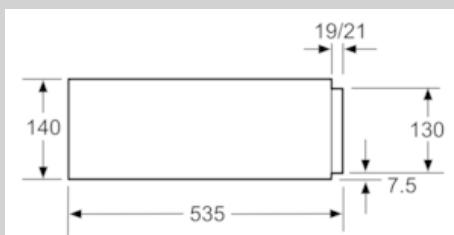

N 70, Built-in warming drawer, 60 x 14 cm,

Graphite

N17HH10G0B

Dimensioned drawings

Compact ovens with an appliance height of 455 mm can be installed above a warming drawer. An intermediate floor is not required.

measurements in mm