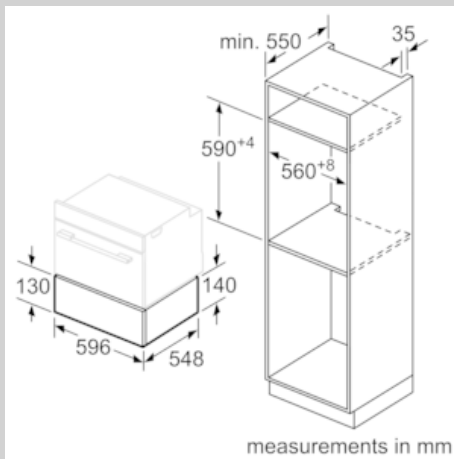

##### Technical Data

Built-in / Free-standing : Built-in  
Color / Material Front : Graphite  
Maximum number of plates : 12  
Maximum number of espresso cups : 64  
Dimensions : 140 x 596 x 548  
Dimensions of the packed product (HxWxD) (mm) : 210 x 660 x 660  
Required niche size for installation (HxWxD) : 140 x 560 x 550  
EAN code : 4242004254430  
Electrical connection rating (W) : 810  
Current (A) : 10  
Voltage (V) : 220-240  
Frequency (Hz) : 50-60  
Plug type : GB plug

#### Dimensions

- Appliance dimensions (HxWxD): 140 mm x 596 mm x 548 mm
- Installation dimensions (HxWxD): 140 mm x 560 mm - 568 mm x 550 mm
- Please reference the built-in dimensions provided in the installation drawing

N 70, Built-in warming drawer, 60 x 14 cm,

Graphite

N17HH10G0B

Dimensioned drawings

Compact ovens with an appliance height of 455 mm can be installed above a warming drawer. An intermediate floor is not required.

measurements in mm