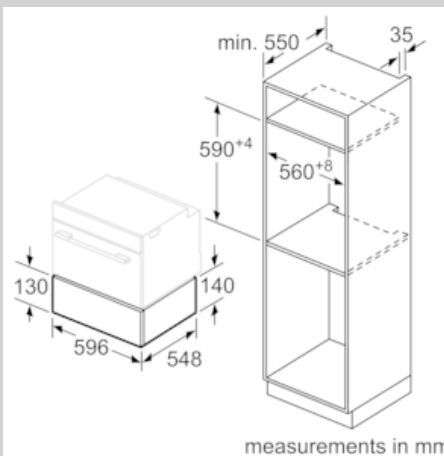

##### Technical Data

Built-in / Free-standing : Built-in  
Color / Material Front : Stainless steel  
Maximum number of plates : 12  
Maximum number of espresso cups : 64  
Dimensions : 140 x 596 x 548  
Dimensions of the packed product (HxWxD) (mm) : 210 x 660 x 660  
Required niche size for installation (HxWxD) : 140 x 560 x 550  
EAN code : 4242004184584  
Electrical connection rating (W) : 810  
Current (A) : 10  
Voltage (V) : 220-240  
Frequency (Hz) : 60; 50  
Plug type : GB plug

#### Dimensions

- Appliance dimensions (HxWxD): 140 mm x 596 mm x 548 mm
- Installation dimensions (HxWxD): 140 mm x 560 mm - 568 mm x 550 mm
- Please reference the built-in dimensions provided in the installation drawing

N 90, Built-in warming drawer, 60 x 14 cm,  
Stainless steel  
N17HH10NOB

## Dimensioned drawings

Compact ovens with an appliance height of 455 mm can be installed above a warming drawer. An intermediate floor is not required.

measurements in mm

measurements in mm