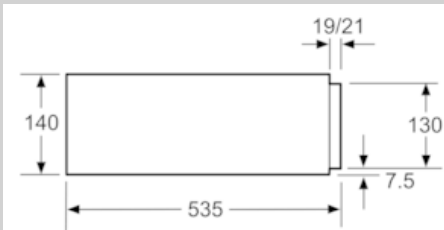

N 90, Built-in warming drawer, 60 x 14 cm,
Stainless steel
N17HH10NOB

Dimensioned drawings