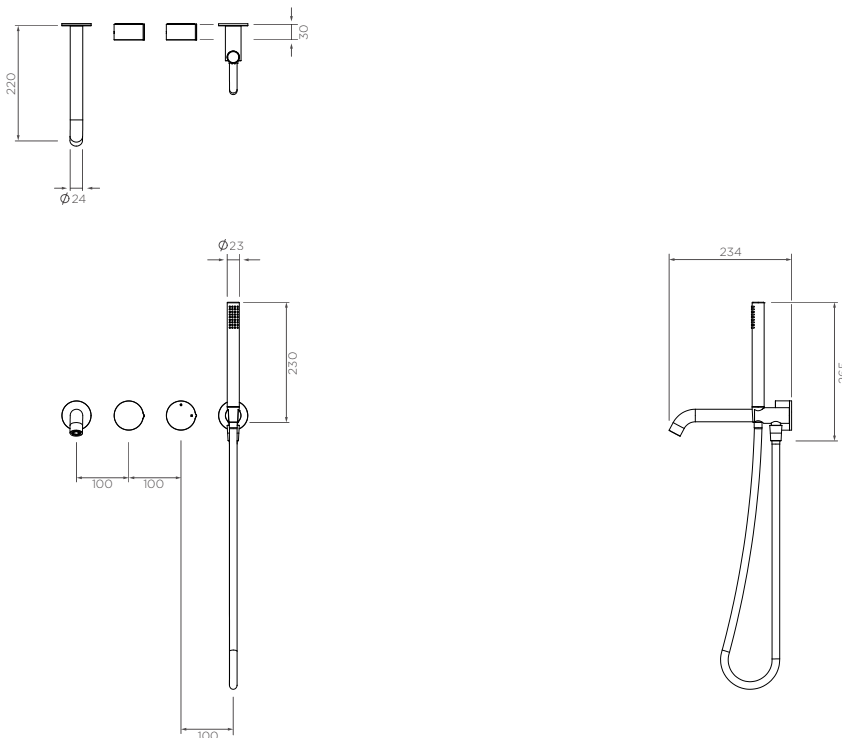

CARE AND MAINTENANCE

- All surfaces should be frequent cleaned with a mixture of mild, pH neutral soap and warm water with a soft cloth
- Do not use abrasive clothes, scouring pads on surfaces
- Do not use harsh cleaning agents i.e. cream cleaners or citrus based cleaners (*see cleaning leaflet for comprehensive list*)