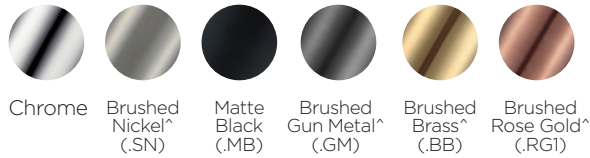

## Venn Twin Mixer with Handshower and 220mm Spout

VE012480

**WELS:** 3 star

**Litre/min:** 9L (handshower only)

**Finishes available:**

<sup>^</sup> PVD finish