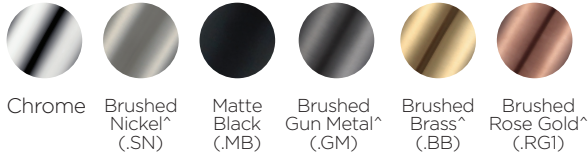

# Venn Handshower, Mixer and 3-way Diverter Set with Plate

VE012390

**WELS:** 3 star

**Litre/min:** 9L (handshower only)

**Finishes available:**

<sup>^</sup> PVD finish