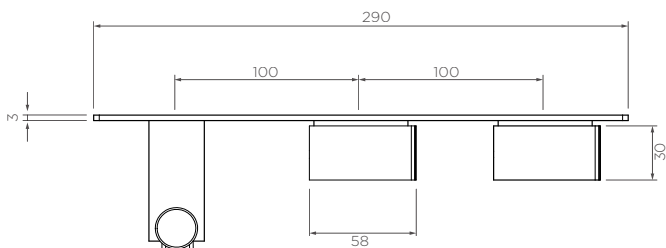

CARE AND MAINTENANCE

- All surfaces should be frequent cleaned with a mixture of mild, pH neutral soap and warm water with a soft cloth
- Do not use abrasive clothes, scouring pads on surfaces
- Do not use harsh cleaning agents i.e. cream cleaners or citrus based cleaners *(see cleaning leaflet for comprehensive list)*