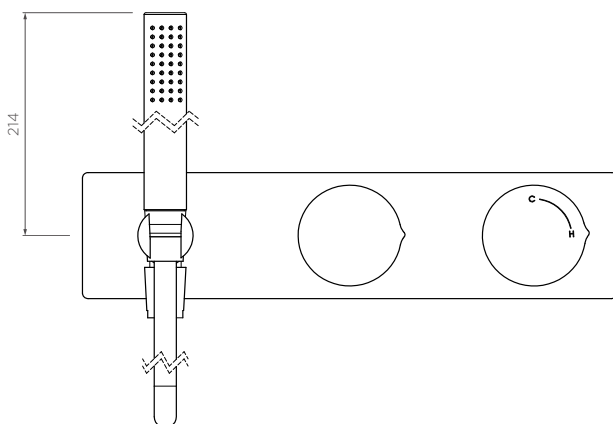

CARE AND MAINTENANCE

- All surfaces should be frequent cleaned with a mixture of mild, pH neutral soap and warm water with a soft cloth
- Do not use abrasive clothes, scouring pads on surfaces
- Do not use harsh cleaning agents i.e. cream cleaners or citrus based cleaners *(see cleaning leaflet for comprehensive list)*