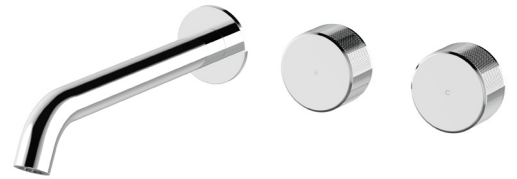

**Trillion Wall Mount Basin Set
- 220mm Left Spout**

TR017270

WELS: 6 star

Litre/min: 4.5L

WELS License / Reg No: 1483 / T37505

Finishes available:

^ PVD finish

INFORMATION