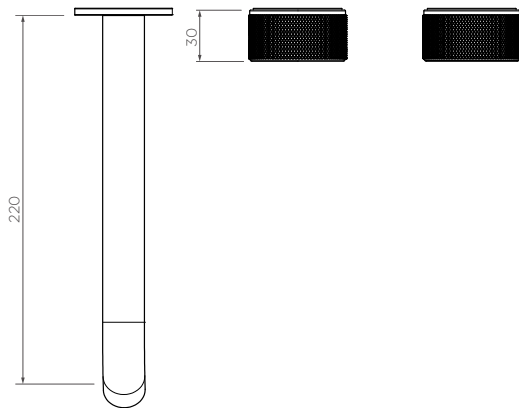

**Trillion Wall Mount Basin Set
- 220mm Left Spout**

TR017270

WELS: 6 star

Litre/min: 4.5L

WELS License / Reg No: 1483 / T37505

Finishes available:

^ PVD finish

INFORMATION

Pressure Rating 150 - 500kPa Hot and cold water inlet pressures should be equal.

CARE AND MAINTENANCE

- All surfaces should be frequent cleaned with a mixture of mild, pH neutral soap and warm water with a soft cloth
- Do not use abrasive clothes, scouring pads on surfaces
- Do not use harsh cleaning agents i.e. cream cleaners or citrus based cleaners (see *cleaning leaflet for comprehensive list*)