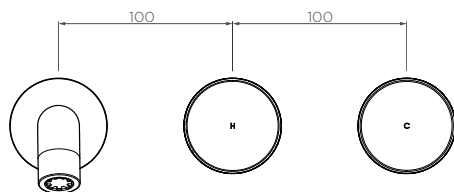

**Trillion Wall Mount Basin Set
- 220mm Left Spout**

TR017270

WELS: 6 star

Litre/min: 4.5L

WELS License / Reg No: 1483 / T37505

Finishes available:

^ PVD finish

INFORMATION

Pressure Rating 150 - 500kPa Hot and cold water inlet pressures should be equal.

CARE AND MAINTENANCE

- All surfaces should be frequent cleaned with a mixture of mild, pH neutral soap and warm water with a soft cloth
- Do not use abrasive clothes, scouring pads on surfaces
- Do not use harsh cleaning agents i.e. cream cleaners or citrus based cleaners (see *cleaning leaflet for comprehensive list*)