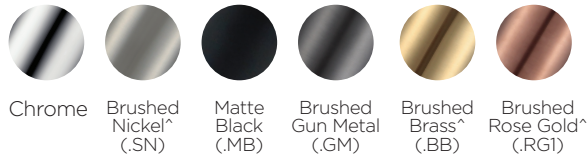

**Trillion Wall Mount Basin Set
- 220mm Left Spout**

TR017270

WELS: 6 star

Litre/min: 4.5L

WELS License / Reg No: 1483 / T37505

Finishes available:

^ PVD finish

INFORMATION