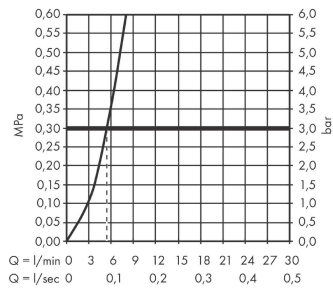

AXOR MyEdition
Single lever basin mixer 70 with push-open waste set
Surfaces: **Chrome/Black Glass** Article Number: **47010600**

Flowchart