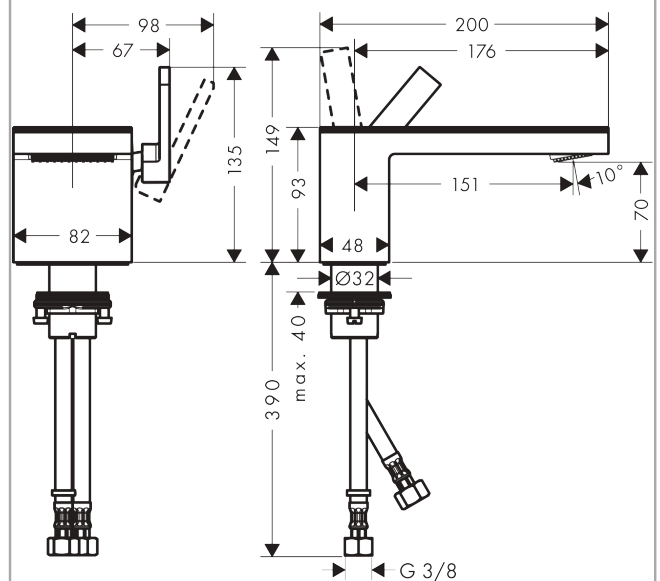

**AXOR MyEdition**  
**Single lever basin mixer 70 with push-open waste set**  
 Surfaces: **Chrome/Black Glass** Article Number: **47010600**

**product features**

- consists of: single lever basin mixer, plate, waste set
- ComfortZone 70
- projection 151 mm
- plate of glass made of safety glass
- spray type: PowderRain
- maximum flow rate at 3 bar: 5 l/min
- ceramic cartridge
- temperature limitation adjustable
- with isolated water conduction
- suitable for continuous flow water heaters
- connection type: G ¾ connections
- connection dimension: DN15
- push-open waste set G 1¼

**Technology**

**Design awards**

**Product image**

**Scale drawing**

**AXOR MyEdition**  
**Single lever basin mixer 70 with push-open waste set**  
Surfaces: **Chrome/Black Glass** Article Number: **47010600**

## Flowchart

**AXOR MyEdition**  
**Single lever basin mixer 70 with push-open waste set**  
 Surfaces: **Chrome/Black Glass** Article Number: **47010600**

## Spare part list

Year of production: >10/18

Pos.		Article Number	Price	PU
1	cover	47900600	-	1
2	service unit	93384000	-	1
3	O-ring 8x1,75	97827000	-	1
4	O-ring 13x1,5	98475000	-	1
5	spray former	93385000	-	1
6	handle	93386000	-	1
7	O-ring 33x1,5	98164000	-	1
8	nut	92926000	-	1
9	O-ring 30x1,5	98433000	-	1
10	O-ring 29x2	98391000	-	1
11	O-ring 25x1,5	98146000	-	1
12	cartridge, assy	92900000	-	1
13	seal	93383000	-	1
14	fixing set (Ø 32)	13961000	-	1
15	lever collar	97548000	-	1
16	connection hose 450 mm M8x0,75 G3/8	97206000	-	1
17	O-ring 6,6x1,6	93019000	-	1
a	push-open waste set	51300000	-	1
b	fixation extension 35 mm	13898000	-	1