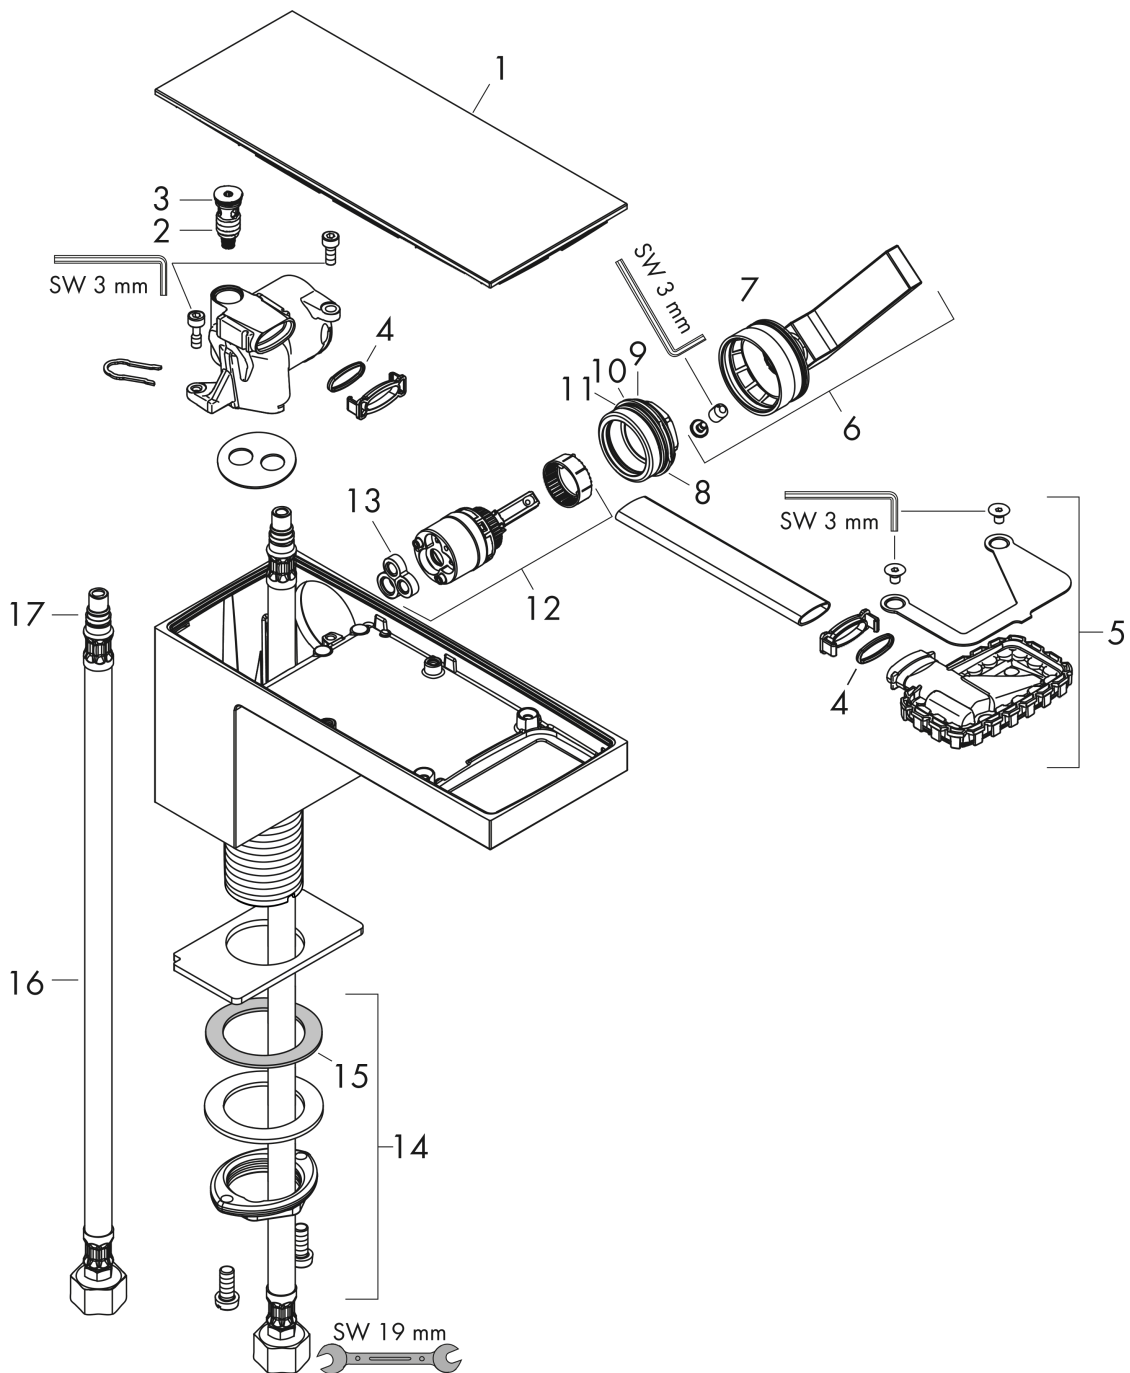

**AXOR MyEdition**  
**Single lever basin mixer 70 with push-open waste set**  
 Surfaces: **Chrome/Black Glass** Article Number: **47010600**

**product features**

- consists of: single lever basin mixer, plate, waste set
- ComfortZone 70
- projection 151 mm
- plate of glass made of safety glass
- spray type: PowderRain
- maximum flow rate at 3 bar: 5 l/min
- ceramic cartridge
- temperature limitation adjustable
- with isolated water conduction
- suitable for continuous flow water heaters
- connection type: G ¾ connections
- connection dimension: DN15
- push-open waste set G 1¼

## Flowchart

**AXOR MyEdition**  
**Single lever basin mixer 70 with push-open waste set**  
 Surfaces: **Chrome/Black Glass** Article Number: **47010600**

## Exploded Drawing

Year of production: >10/18

**AXOR MyEdition**  
**Single lever basin mixer 70 with push-open waste set**  
 Surfaces: **Chrome/Black Glass** Article Number: **47010600**

## Spare part list

Year of production: >10/18

Pos.		Article Number	Price	PU
1	cover	47900600	-	1
2	service unit	93384000	-	1
3	O-ring 8x1,75	97827000	-	1
4	O-ring 13x1,5	98475000	-	1
5	spray former	93385000	-	1
6	handle	93386000	-	1
7	O-ring 33x1,5	98164000	-	1
8	nut	92926000	-	1
9	O-ring 30x1,5	98433000	-	1
10	O-ring 29x2	98391000	-	1
11	O-ring 25x1,5	98146000	-	1
12	cartridge, assy	92900000	-	1
13	seal	93383000	-	1
14	fixing set (Ø 32)	13961000	-	1
15	lever collar	97548000	-	1
16	connection hose 450 mm M8x0,75 G3/8	97206000	-	1
17	O-ring 6,6x1,6	93019000	-	1
a	push-open waste set	51300000	-	1
b	fixation extension 35 mm	13898000	-	1