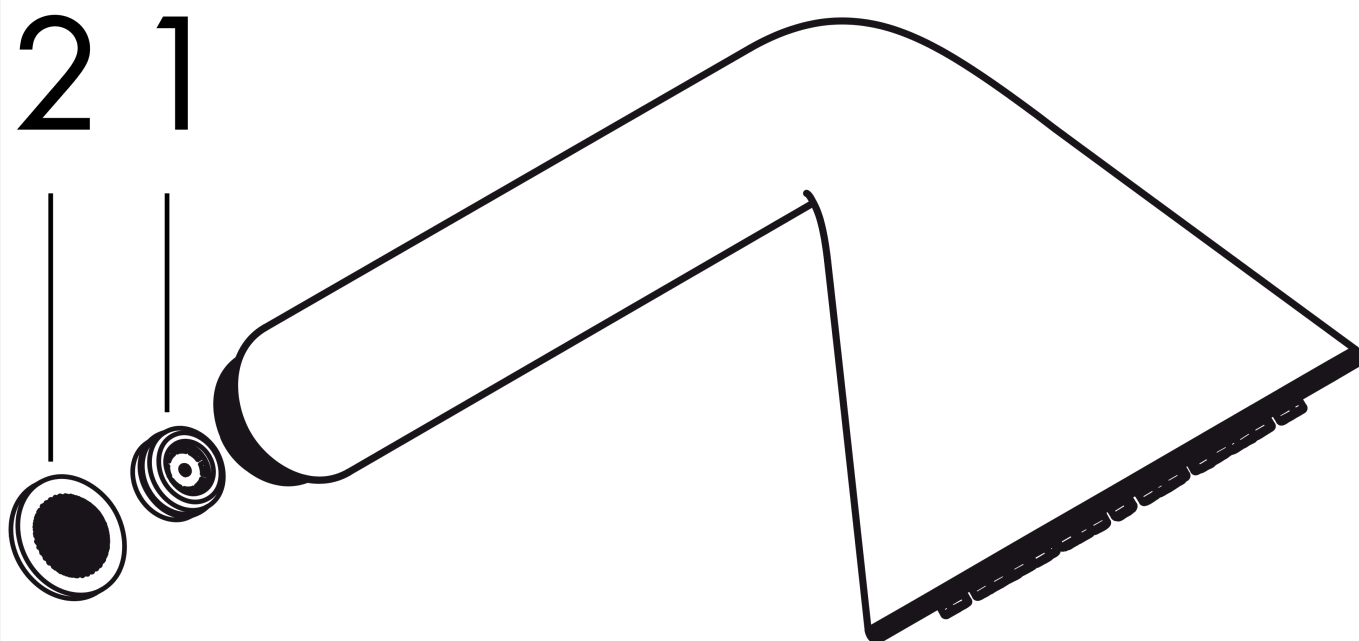

AXOR Showers/Front

Hand shower 85 1jet

Surfaces: **Polished Gold Optic** Article Number: **26025990**

product features

- shower head size: 85 mm
- spray type: Rain
- maximum flow rate at 3 bar: 9 l/min
- flow rate Rain spray (at 3 bar): 9 l/min
- Minimum flow pressure: 1 bar
- with internal water conduction
- rinseable screen seal
- connection thread G 1/2
- connection dimension: DN15
- suitable for continuous flow water heaters

Technology

Product image

Scale drawing

AXOR Showers/Front
Hand shower 85 1jet
 Surfaces: **Polished Gold Optic** Article Number: **26025990**

Flowchart

The consumption was measured in combination with the appropriate fittings (thermostat/mixer/in-wall valve) to reflect actual application in practice.

AXOR Showers/Front
Hand shower 85 1jet
Surfaces: **Polished Gold Optic** Article Number: **26025990**

Exploded Drawing

Year of production: >11/16

AXOR Showers/Front
Hand shower 85 1jet
 Surfaces: **Polished Gold Optic** Article Number: **26025990**