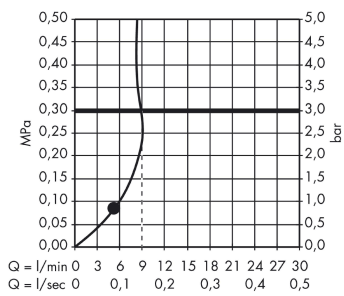

AXOR Showers/Front

Hand shower 85 1jet

Surfaces: **Polished Gold Optic** Article Number: **26025990**

product features

- shower head size: 85 mm
- spray type: Rain
- maximum flow rate at 3 bar: 9 l/min
- flow rate Rain spray (at 3 bar): 9 l/min
- Minimum flow pressure: 1 bar
- with internal water conduction
- rinseable screen seal
- connection thread G 1/2
- connection dimension: DN15
- suitable for continuous flow water heaters

Technology

Product image

Scale drawing

AXOR Showers/Front
Hand shower 85 1jet
 Surfaces: **Polished Gold Optic** Article Number: **26025990**

Flowchart

The consumption was measured in combination with the appropriate fittings (thermostat/mixer/in-wall valve) to reflect actual application in practice.