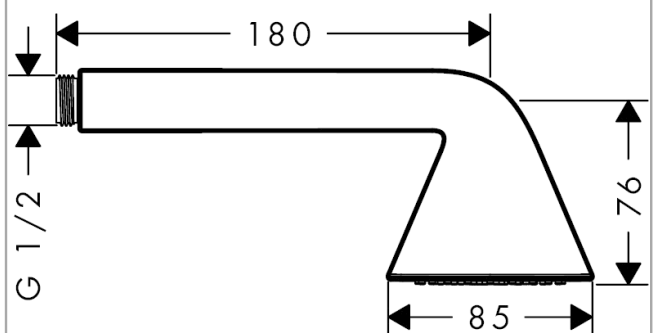

AXOR Showers/Front

Hand shower 85 1jet

Surfaces: **Polished Gold Optic** Article Number: **26025990**

product features

- shower head size: 85 mm
- spray type: Rain
- maximum flow rate at 3 bar: 9 l/min
- flow rate Rain spray (at 3 bar): 9 l/min
- Minimum flow pressure: 1 bar
- with internal water conduction
- rinseable screen seal
- connection thread G 1/2
- connection dimension: DN15
- suitable for continuous flow water heaters

Technology

Product image

Scale drawing

AXOR Showers/Front
Hand shower 85 1jet
 Surfaces: **Polished Gold Optic** Article Number: **26025990**

Flowchart

The consumption was measured in combination with the appropriate fittings (thermostat/mixer/in-wall valve) to reflect actual application in practice.

AXOR Showers/Front
Hand shower 85 1jet
Surfaces: **Polished Gold Optic** Article Number: **26025990**

Exploded Drawing

Year of production: >11/16

AXOR Showers/Front
Hand shower 85 1jet
 Surfaces: **Polished Gold Optic** Article Number: **26025990**