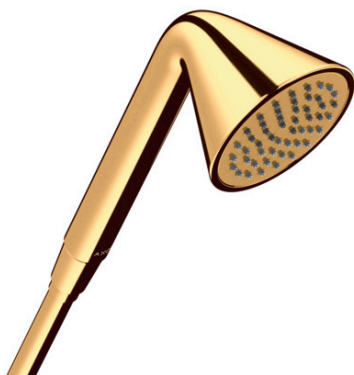

AXOR Showers/Front

Hand shower 85 1jet

Surfaces: **Polished Gold Optic** Article Number: **26025990**

product features

- shower head size: 85 mm
- spray type: Rain
- maximum flow rate at 3 bar: 9 l/min
- flow rate Rain spray (at 3 bar): 9 l/min
- Minimum flow pressure: 1 bar
- with internal water conduction
- rinseable screen seal
- connection thread G 1/2
- connection dimension: DN15
- suitable for continuous flow water heaters

Technology

Product image

Scale drawing

AXOR Showers/Front
Hand shower 85 1jet
 Surfaces: **Polished Gold Optic** Article Number: **26025990**

Flowchart

The consumption was measured in combination with the appropriate fittings (thermostat/mixer/in-wall valve) to reflect actual application in practice.

AXOR Showers/Front
Hand shower 85 1jet
Surfaces: **Polished Gold Optic** Article Number: **26025990**

Exploded Drawing

Year of production: >11/16

AXOR Showers/Front
Hand shower 85 1jet
 Surfaces: **Polished Gold Optic** Article Number: **26025990**