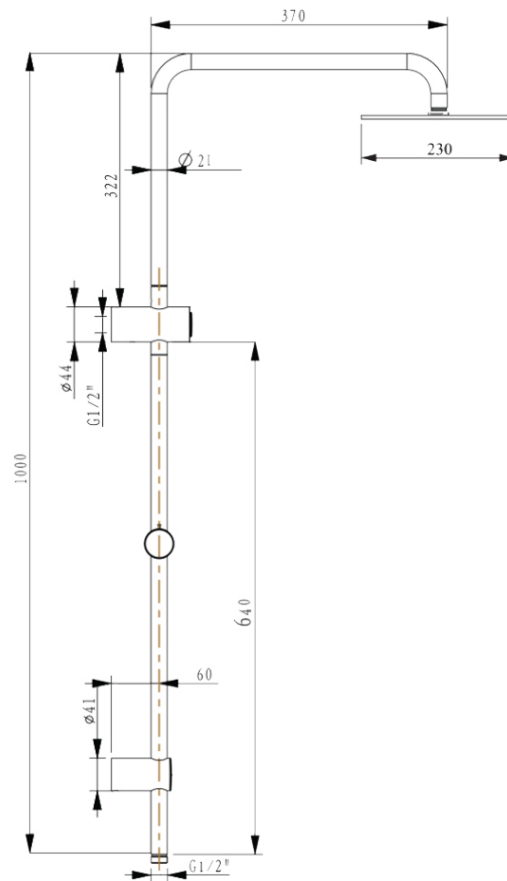

*Please visit argentaust.com.au/warranty to view the full warranty

Note: All dimensions are in millimetres and are subject to normal manufacturing variations. Always use the physical product measurements for cut-outs and rough-ins as the technical details shown may differ from the actual product. Use acetic cured silicone sealant. Do not use epoxy type adhesives. Clean with damp cloth. Do not use abrasive cleaners, liquids or pastes.