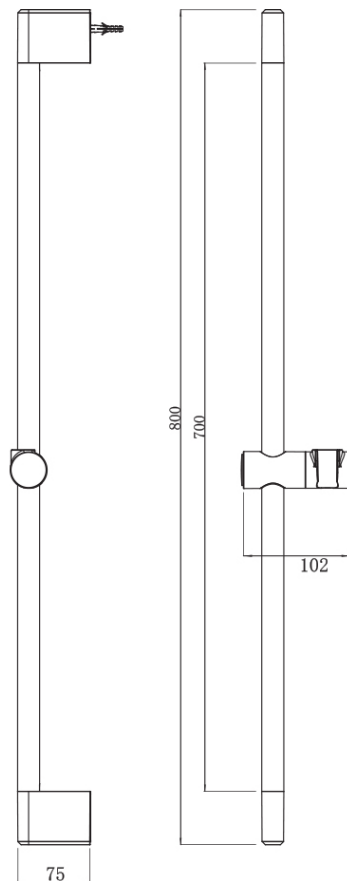

Architectura Style Trio 110/800 Rail set

Product Image **Product Details**

Code: VSR05061B
Brand: Villeroy & Boch
Range: Architectura Style
Warranty: 15 Years*
WELS: 3 Star 9 LPM, Reg #: S14462

Additional Features **Technical Specification**

Required Product

Recommended Products

Additional Notes

- 110Ø 3 Function Handpiece
- Easy Clean Silicon Nozzles
- 1600mm Shower Hose

*Please visit argentaust.com.au/warranty to view the full warranty

Note: All dimensions are in millimetres and are subject to normal manufacturing variations. Always use the physical product measurements for cut-outs and rough-ins as the technical details shown may differ from the actual product. Use acetic cured silicone sealant. Do not use epoxy type adhesives. Clean with damp cloth. Do not use abrasive cleaners, liquids or pastes.