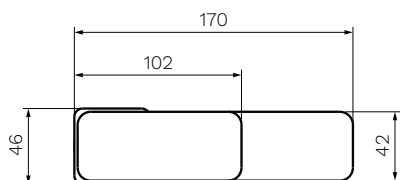

Quasar II Basin Mixer

Product Code: Q2.01-1H.XX

(see colour codes below)

The Quasar II tapware collection is defined by its soft square style and is available in several highly durable special finishes to personalise your bathroom.

Colour & Finish — Chrome Polished, Black Matt (02), Brushed Nickel (41), Brushed Brass (46), Fucile (50)

Material — Brass

W x D x H — 46 x 170 x 144mm

Operation — Tilt and Turn

Outlet Type — 126mm Reach. Angle of Flow adjustable