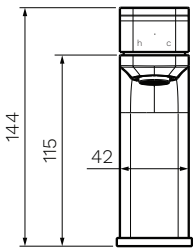

Quasar II Basin Mixer

Product Code: Q2.01-1H.XX

(see colour codes below)

The Quasar II tapware collection is defined by its soft square style and is available in several highly durable special finishes to personalise your bathroom.

Colour & Finish — Chrome Polished, Black Matt (02), Brushed Nickel (41), Brushed Brass (46), Fucile (50)

Material — Brass

W x D x H — 46 x 170 x 144mm

Operation — Tilt and Turn

Outlet Type — 126mm Reach. Angle of Flow adjustable