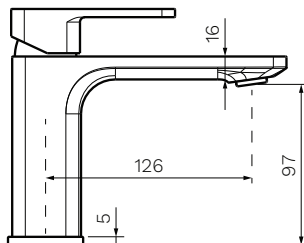

Quasar II Basin Mixer

Product Code: Q2.01-1H.XX

(see colour codes below)

The Quasar II tapware collection is defined by its soft square style and is available in several highly durable special finishes to personalise your bathroom.

Colour & Finish — Chrome Polished, Black Matt (02), Brushed Nickel (41), Brushed Brass (46), Fucile (50)

Material — Brass

W x D x H — 46 x 170 x 144mm

Operation — Tilt and Turn

Outlet Type — 126mm Reach. Angle of Flow adjustable