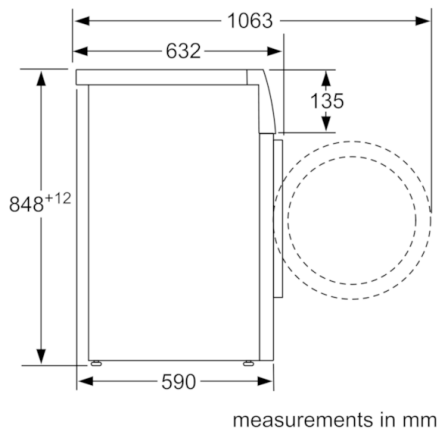

**Serie | 8, washing machine, front loader, 10
kg, 1600 rpm
WAX32K41AU**