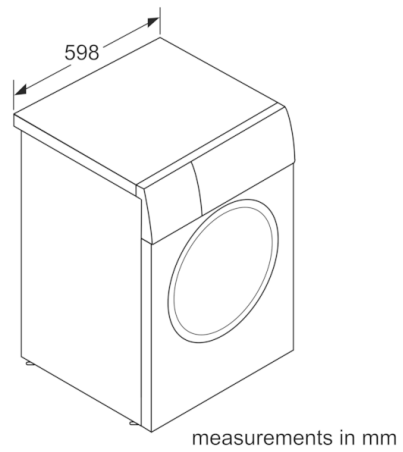

**Serie | 8, washing machine, front loader, 10
kg, 1600 rpm
WAX32K41AU**