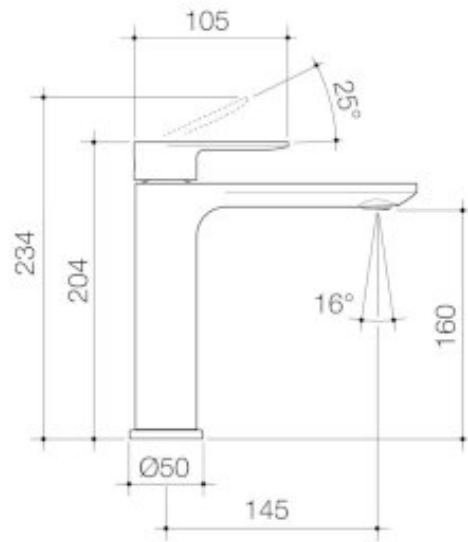

© COPYRIGHT 2014 - CAROMA INDUSTRIES LIMITED

*All price are recommended retail inclusive of GST in AUD. To be used as a guide only, prices may vary between model variations, and are subject to change without notice. A number of brands and products on this page are the subject of registered trade marks, register designs and/or registered patents. View full disclaimer on specify.caroma.com.au