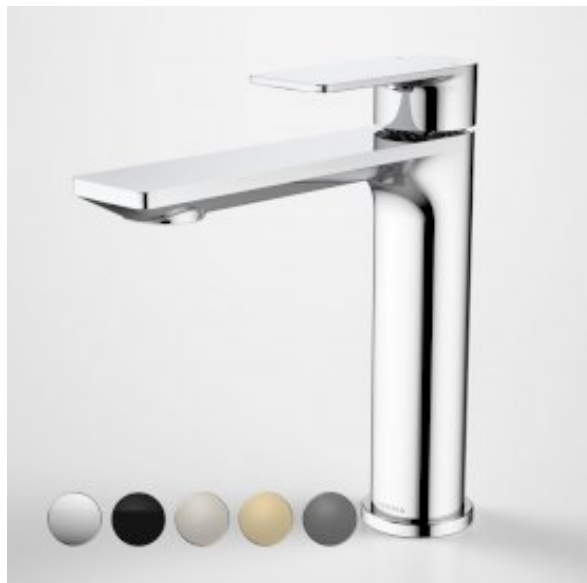

URBANE II MID TOWER BASIN MIXER

VISIT SPECIFY.CAROMA.COM.AU

The below products have been shared with you through the Caroma Specify website.

Visit specify.caroma.com.au to find more inspirational and innovative bathroom products.

URBANE II MID TOWER BASIN MIXER

Embracing a distinctly modern Australian style, the Caroma Urbane II Tapware Collection is a combination of functional and design unity. Supported by a beautiful and highly durable palette of 5 colour finishes including new PVD brushed brass, brushed nickel and gunmetal, as well as electroplated black and chrome, the collection can be tailored to suit a range of styles and tastes.

- Durable brass body construction - European SoftPEX hoses provide superior durability, longer life and are free from impurities
- Concealed aerator with adjustable stream direction
- Superior 25mm ceramic disc cartridge eliminates drips and minimises maintenance
- Caroma tapware is 100% leak tested
- Water and energy efficient WELS 6 star flow rate (4.5L/min)
- Available in Chrome, Matte Black, PVD Brushed Nickel, PVD Brushed Brass, PVD Gunmetal
- Australian designed and engineered
- 20 year warranty
- Complete the look with Urbane II Bathroom Collection

PRODUCT CODES

98620B6A	Urbane II Mid Tower Basin Mixer - Matte Black	\$339.00*
98620BN6A	Urbane II Mid Tower Basin Mixer - Brushed Nickel	\$400.00*
98620BB6A	Urbane II Mid Tower Basin Mixer - Brushed Brass	\$400.00*
98620C6A	Urbane II Mid Tower Basin Mixer - Chrome	\$309.00*
98620GM6A	Urbane II Mid Tower Basin Mixer - Gunmetal	\$400.00*