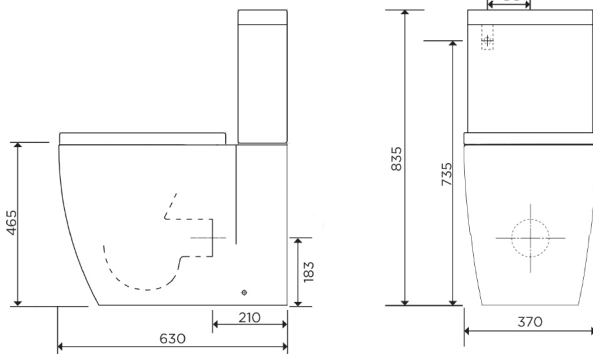

Bijou Toilet Suite Back inlet with standard seat

BIO4127

WELS: 4 stars - 3/4.5L

Set-out: S-trap 80 - 200mm
P-trap 185mm

Finish: White

Front view

The Bijou suite is a stylish and functional back to wall toilet suite. It has a rimless bowl eliminating the conventional box rim making this toilet very hygienic and easy cleaning. It's fitted with a soft close seat, so one touch and it closes gently and quietly.