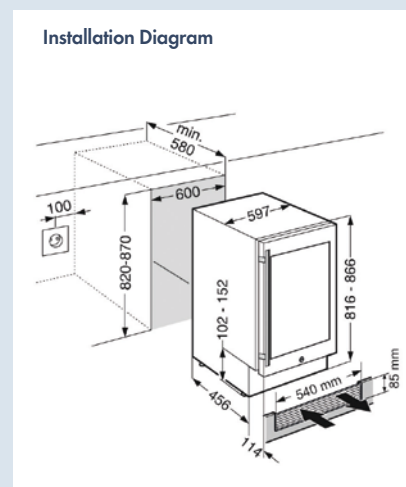

Sectionable glass shelf: The middle glass shelf is sectioned so that the front half can slide under the other to provide room for taller beverages or food items.

Integrated lock: Integrated in the door below the glass, this sturdy lock provides protection from unwanted entry.

Double tinted glass ensures that harmful UV rays are filtered, whilst allowing you to easily view the contents within. Storage space is abundant with 4 shelves (base, wire and 2 glass), plus 1 glass shelf is sectionable to allow for taller items.

UKes 1752 Built-in

Energy consumption (kWh/yr) Star rating	337 0.923
Total gross net capacity (L)	131 108
Safety glass door	•
Control system Display	Buttons LED
Digital temperature display	Internal
Tinted glazed door	Double
Temperature range (°C) Min Max °C	2 20
Suitable for ambient temperature MiniMax°C	10 38
Interior light	LED
Base shelves	1
Glass shelves	2
One of the glass shelves is sectionable	•
Wire shelves	1
Recirculated air cooling	•
Child proof lock (control panel)	•
Handle design	Aluminium
Reversible door hinges	•
Key lock	•
Compressors	1
Door open warning signal	•
Temperature alarm	•
Adjustable height by 50mm	•
Door hinge	Right, reversible
Gross weight (kg) Net weight (kg)	54 47
Voltage (V) Rated Current (A)	220-240 0.8
Made in	Austria