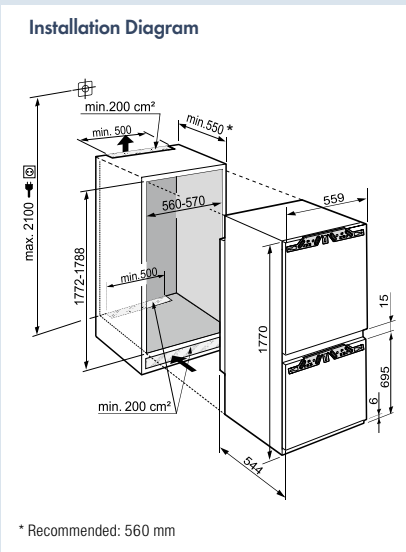

Note: Whilst every effort is made to ensure all specifications and information in this flyer are accurate, Liebherr reserves the right to make changes without notification. Where actual appliance measurements, specifications, and ratings are crucial, we recommend that the actual appliance installation instructions that accompany each appliance be checked. Liebherr will not be liable for any loss.