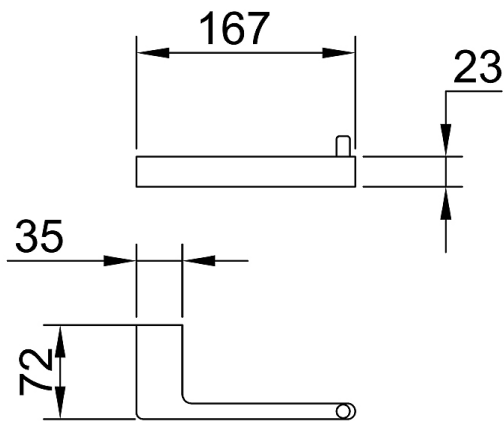

Eneo Toilet Roll holder

EN11

Finishes available: Chrome, Matte Black, Satin Nickel PVD, Rose Gold PVD, Brushed Rose Gold PVD, Brushed Brass PVD, Brushed Gun Metal.

By combining the square geometric form with the gentleness of curved corners, the Eneo toilet roll holder has perfectly captured today's design trend. That trend is contemporary luxury. Contemporary, though the use of straight lines. Luxury, through generous proportions, softened edges and chrome plated brass construction.