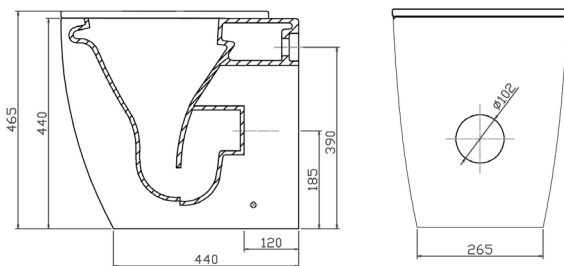

The Bijou Wall Faced Pan with Standard Seat is part of a radical new approach to product design that combines the geometric with the organic.

It has all the features of a modern toilet including the rimless flushing technology, special easy to clean glazing and a removable soft close seat.