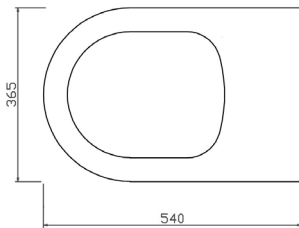

Bijou Wall Faced Pan

BIO4162

WELS: 4 star

Set Out: S trap - 90mm
P trap - 180mm

The Bijou Wall Faced Pan with Standard Seat is part of a radical new approach to product design that combines the geometric with the organic.