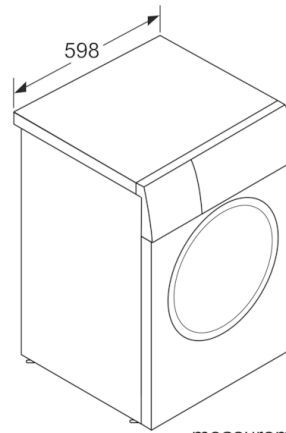

Technical Data

Built-in / Free-standing :	Free-standing
Height of removable worktop (mm) :	850
Dimensions of the product (mm) :	848 x 598 x 590
Height for building under :	850.00
Net weight (kg) :	81.903
Connection Rating (W) :	2300
Current (A) :	10
Voltage (V) :	220-240
Frequency (Hz) :	50
Approval certificates :	Australia Standards, CE, VDE
Length electrical supply cord (cm) :	160
Washing performance class :	A
Total annual energy consumption (kWh) :	250.0
Water consumption (l) :	72
Door hinge :	Left
Wheels :	No
EAN code :	4242005221011
Capacity cotton (kg) - NEW (2010/30/EC) :	10.0
Energy consumption (kWh) :	0.69
Spin drying performance class :	A
Maximum spin speed (rpm) :	1600
Noise level washing (dB(A) re 1 pW) :	48
Noise level spinning (dB(A) re 1 pW) :	74
Installation typology :	Freestanding

Safety

- Child-proof lock
- Advanced AquaSecure™ self-sealing hose to minimise risk of flooding

Technical Information

- Dimensions (H x W x D): 84.8 cm x 59.8 cm x 59.0 cm (63.2 cm including door handle)

**Serie | 8, washing machine, front loader, 10
kg, 1600 rpm
WAX32M41AU**

measurements in mm

measurements in mm