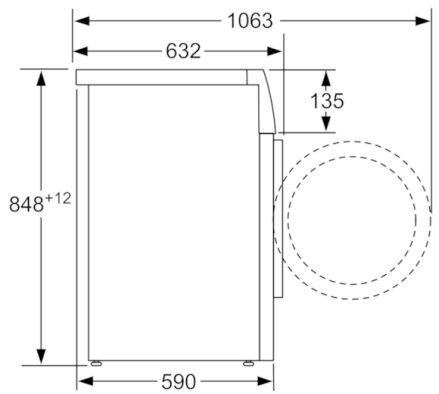

Technical Data

Built-in / Free-standing :	Free-standing
Height of removable worktop (mm) :	850
Dimensions of the product (mm) :	848 x 598 x 590
Height for building under :	850.00
Net weight (kg) :	81.903
Connection Rating (W) :	2300
Current (A) :	10
Voltage (V) :	220-240
Frequency (Hz) :	50
Approval certificates :	Australia Standards, CE, VDE
Length electrical supply cord (cm) :	160
Washing performance class :	A
Total annual energy consumption (kWh) :	250.0
Water consumption (l) :	72
Door hinge :	Left
Wheels :	No
EAN code :	4242005221011
Capacity cotton (kg) - NEW (2010/30/EC) :	10.0
Energy consumption (kWh) :	0.69
Spin drying performance class :	A
Maximum spin speed (rpm) :	1600
Noise level washing (dB(A) re 1 pW) :	48
Noise level spinning (dB(A) re 1 pW) :	74
Installation typology :	Freestanding

Convenience

- LED drum interior light
- Large 32 cm porthole, chrome, blackgrey with 171° door for easy loading/unloading
- Eco Silence Drive motor : more energy efficient, durable and quiet
- Displays recommended and actual load weight
- Automatic load detection for precise detection of loaded laundry to adjust automatically the amount of water is needed in every wash.
- Night wash program with lower noise suitable for washing during the night or when an extra silent wash is required
- Flow-through sensor
- Reload function to pause machine operation for adding forgotten laundry items
- Consumption Indication: Information about energy and water consumption for program selected
- Illuminated control dial with integrated On-/Off mode
- Self-cleaning detergent drawer to remove detergent residue
- Automatic load detection

Safety

- Child-proof lock
- Advanced AquaSecure™ self-sealing hose to minimise risk of flooding

Technical Information

- Dimensions (H x W x D): 84.8 cm x 59.8 cm x 59.0 cm (63.2 cm including door handle)

**Serie | 8, washing machine, front loader, 10
kg, 1600 rpm
WAX32M41AU**

measurements in mm

measurements in mm