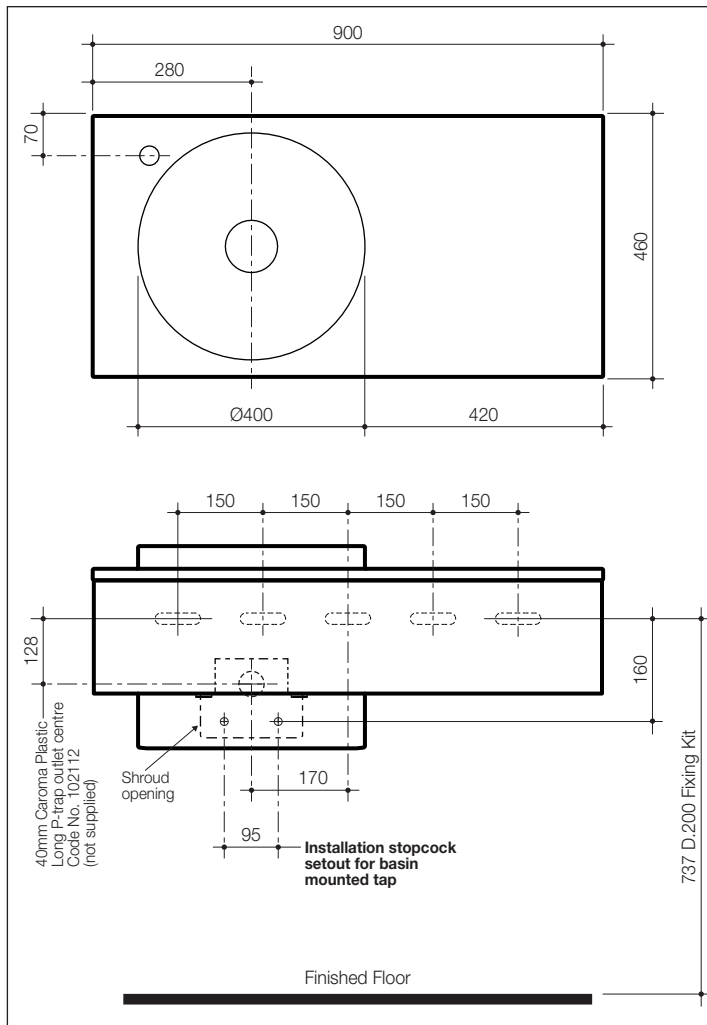

Tap Holes: Basin available in: **Left hand shelf with dark wood cabinetry**, no tapholes Code No. CAEL0007WDW; one taphole Code No. CAEL0015WDW. **Left hand shelf with light wood cabinetry**, no tapholes Code No. CAEL0007WLW; one taphole Code No. CAEL0015WLW. **Right hand shelf with dark wood cabinetry**, no tapholes Code No. CAEL0008WDW; one taphole Code No. CAEL0017WDW. **Right hand shelf with light wood cabinetry**, no tapholes Code No. CAEL0008WLW; one taphole Code No. CAEL0017WLW.

Waste Outlet: The basin has been designed for the Caroma Elvire basin pop-up waste assembly (supplied) which is suitable for a 40mm trap connection. Code No. CAEL0059W.

Traps: 40mm Caroma Plastic Long P-trap outlet centre Code No. 102112.

Bowl Capacity: 10 litres.

Overflow: Overflow not available.

Fixing: **D.200 Basin Fixing Kit** – Two kits supplied. Bolts directly to the finished wall.

Colours: White basin and benchtop with dark wood or light wood cabinetry.

Dimensions: All dimensions are in millimetres and are subject to normal manufacturing variations. Caroma pursues a policy of continuing improvement in design and performance of its products. The right is therefore reserved to vary specifications without notice.

Tapware shown not included.

Right hand shelf with dark wood cabinetry (also available in left hand shelf)

Right hand shelf with light wood cabinetry (also available in left hand shelf)