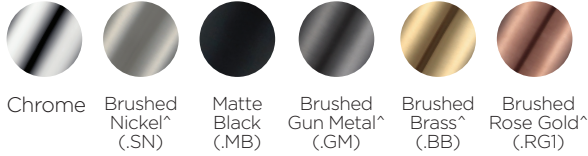

Venn wall taps (pair)

VE018300

Finishes available:

[^] PVD finish

INFORMATION

Pressure Rating 150 - 500kPa	Hot and cold water inlet pressures should be equal.
---------------------------------	---

CARE AND MAINTENANCE