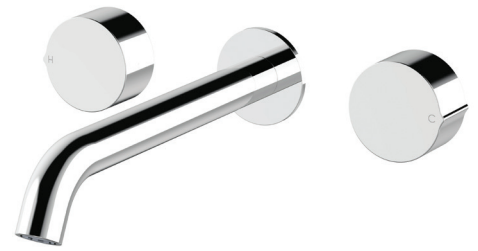

**Venn wall mount basin set
- 220mm centre spout**

VE018220

WELS: 6 star

Litre/min: 4.5L

WELS License / Reg No: 1483 / T36200

Finishes available:

Chrome   Brushed Nickel[^] (.SN)   Matte Black (.MB)   Brushed Gun Metal[^] (.GM)   Brushed Brass[^] (.BB)   Brushed Rose Gold[^] (.RG1)

[^] PVD finish