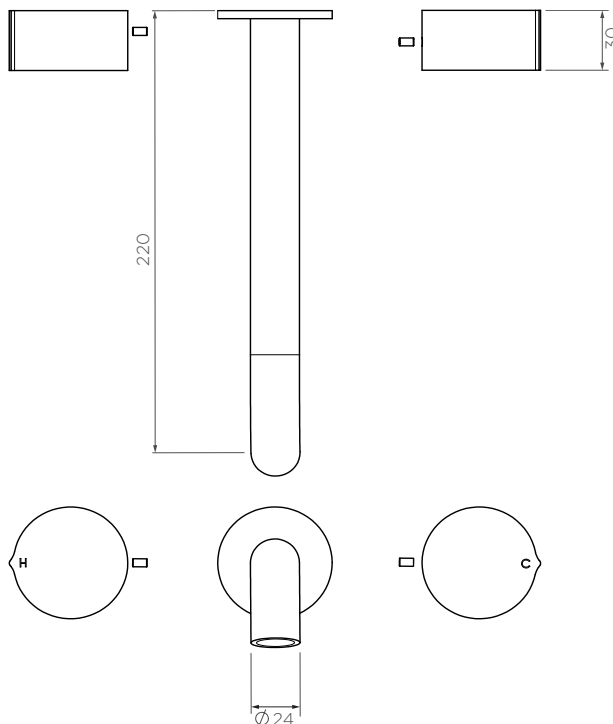

CARE AND MAINTENANCE

- All surfaces should be frequent cleaned with a mixture of mild, pH neutral soap and warm water with a soft cloth
- Do not use abrasive clothes, scouring pads on surfaces
- Do not use harsh cleaning agents i.e. cream cleaners or citrus based cleaners (*see cleaning leaflet for comprehensive list*)