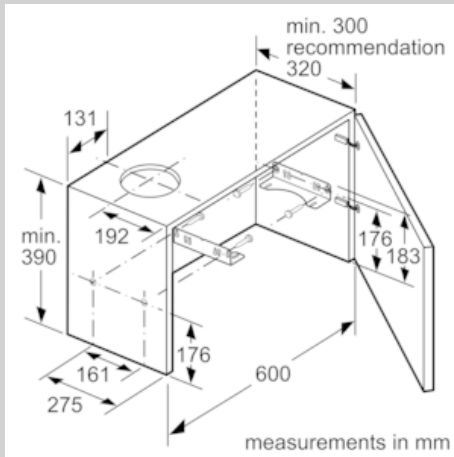

Features

Technical Data

Typology : Pull-out
Approval certificates : , VDE
Length electrical supply cord (cm) : 175
Required niche size for installation (HxWxD) : 162mm x 526.0mm x 290mm
Net weight (kg) : 9.011
Type of control : mechanical
Number of speed settings : 3
Maximum output air extraction (m3/h) : 388
Maximum output recirculating air (m3/h) : 196
Number of lights : 2
Noise level (dB) : 67
Diameter of air outlet (mm) : 120 / 150
Grease filter material : Washable aluminium
Odour filter : No
Operating Mode : Convertible
Optional accessories : Z54TC01X0, Z54TS01X0
Type of lamps used : LED
Total power of the lamps (W) : 3
Grease filter type : Cassette
Connection Rating (W) : 108
Current (A) : 10
Voltage (V) : 220-240
Frequency (Hz) : 50
Plug type : AU plug
Installation typology : Built-in
Material body : zinc plated
Approval certificates : , VDE
Plug type : AU plug
Dimensions of the product, with chimney (if exists) (in) : / x x
Dimensions of the packed product (in) : 12.20 x 25.19 x 14.17
Net weight (lbs) : 20.000
Gross weight (lbs) : 23.000
Motor location : Integrated motor in hood body
No-return airflow flap : No
Length electrical supply cord (cm) : 175
Dimensions of the product, with chimney (if exists) (mm) : 203 x 598.0 x 290.0
Dimensions of the packed product (HxWxD) (mm) : 310 x 640 x 360
Net weight (kg) : 9.011
Gross weight (kg) : 10.5

Planning and installation information

- Dimensions (HxWxD): 203 x 598 x 290 mm
- Built-in dimensions (HxWxD): 162 x 526 x 290 mm
- Diameter pipe Ø 150 mm (Ø 120 mm enclosed)
- Electrical cable length 1.75 m
- Stainless steel handle included

Consumption Data

- Lighting Efficiency Class: A
- Power rating: 108 W

N 30, telescopic cooker hood, 60 cm, Silver metallic
D46BR22N1A

COOKING PASSION SINCE 1877

Dimensioned drawings

N 30, telescopic cooker hood, 60 cm, Silver metallic
D46BR22N1A

Dimensioned drawings