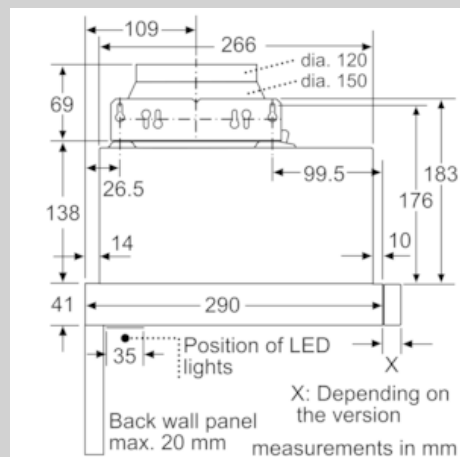

Features

Technical Data

Typology : Pull-out
Approval certificates : , VDE
Length electrical supply cord (cm) : 175
Required niche size for installation (HxWxD) : 162mm x 526.0mm x 290mm
Net weight (kg) : 9.011
Type of control : mechanical
Number of speed settings : 3
Maximum output air extraction (m3/h) : 388
Maximum output recirculating air (m3/h) : 196
Number of lights : 2
Noise level (dB) : 67
Diameter of air outlet (mm) : 120 / 150
Grease filter material : Washable aluminium
Odour filter : No
Operating Mode : Convertible
Optional accessories : Z54TC01X0, Z54TS01X0
Type of lamps used : LED
Total power of the lamps (W) : 3
Grease filter type : Cassette
Connection Rating (W) : 108
Current (A) : 10
Voltage (V) : 220-240
Frequency (Hz) : 50
Plug type : AU plug
Installation typology : Built-in
Material body : zinc plated
Approval certificates : , VDE
Plug type : AU plug
Dimensions of the product, with chimney (if exists) (in) : / x x
Dimensions of the packed product (in) : 12.20 x 25.19 x 14.17
Net weight (lbs) : 20.000
Gross weight (lbs) : 23.000
Motor location : Integrated motor in hood body
No-return airflow flap : No
Length electrical supply cord (cm) : 175
Dimensions of the product, with chimney (if exists) (mm) : 203 x 598.0 x 290.0
Dimensions of the packed product (HxWxD) (mm) : 310 x 640 x 360
Net weight (kg) : 9.011
Gross weight (kg) : 10.5

Planning and installation information

- Dimensions (HxWxD): 203 x 598 x 290 mm
- Built-in dimensions (HxWxD): 162 x 526 x 290 mm
- Diameter pipe Ø 150 mm (Ø 120 mm enclosed)
- Electrical cable length 1.75 m
- Stainless steel handle included

Consumption Data

- Lighting Efficiency Class: A
- Power rating: 108 W

N 30, telescopic cooker hood, 60 cm, Silver metallic
D46BR22N1A

COOKING PASSION SINCE 1877

Dimensioned drawings

N 30, telescopic cooker hood, 60 cm, Silver metallic
D46BR22N1A

Dimensioned drawings