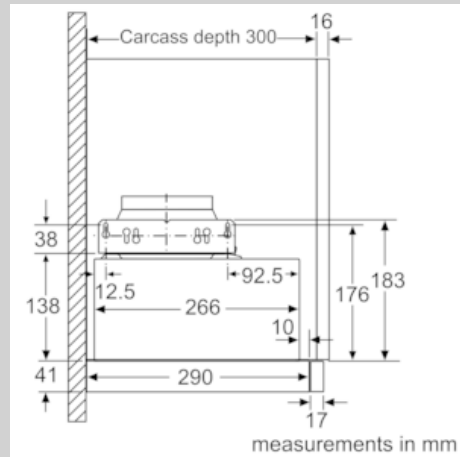

Features

Technical Data

Typology : Pull-out
Approval certificates : , VDE
Length electrical supply cord (cm) : 175
Required niche size for installation (HxWxD) : 162mm x 526.0mm x 290mm
Net weight (kg) : 9.011
Type of control : mechanical
Number of speed settings : 3
Maximum output air extraction (m3/h) : 388
Maximum output recirculating air (m3/h) : 196
Number of lights : 2
Noise level (dB) : 67
Diameter of air outlet (mm) : 120 / 150
Grease filter material : Washable aluminium
Odour filter : No
Operating Mode : Convertible
Optional accessories : Z54TC01X0, Z54TS01X0
Type of lamps used : LED
Total power of the lamps (W) : 3
Grease filter type : Cassette
Connection Rating (W) : 108
Current (A) : 10
Voltage (V) : 220-240
Frequency (Hz) : 50
Plug type : AU plug
Installation typology : Built-in
Material body : zinc plated
Approval certificates : , VDE
Plug type : AU plug
Dimensions of the product, with chimney (if exists) (in) : / x x
Dimensions of the packed product (in) : 12.20 x 25.19 x 14.17
Net weight (lbs) : 20.000
Gross weight (lbs) : 23.000
Motor location : Integrated motor in hood body
No-return airflow flap : No
Length electrical supply cord (cm) : 175
Dimensions of the product, with chimney (if exists) (mm) : 203 x 598.0 x 290.0
Dimensions of the packed product (HxWxD) (mm) : 310 x 640 x 360
Net weight (kg) : 9.011
Gross weight (kg) : 10.5

Planning and installation information

- Dimensions (HxWxD): 203 x 598 x 290 mm
- Built-in dimensions (HxWxD): 162 x 526 x 290 mm
- Diameter pipe Ø 150 mm (Ø 120 mm enclosed)
- Electrical cable length 1.75 m
- Stainless steel handle included

Consumption Data

- Lighting Efficiency Class: A
- Power rating: 108 W

N 30, telescopic cooker hood, 60 cm, Silver metallic
D46BR22N1A

COOKING PASSION SINCE 1877

Dimensioned drawings

N 30, telescopic cooker hood, 60 cm, Silver metallic
D46BR22N1A

Dimensioned drawings