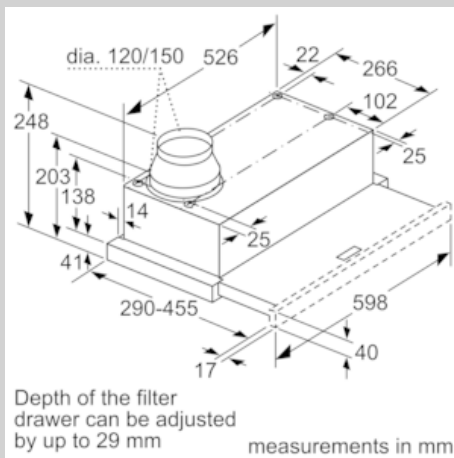

Features

Technical Data

Typology : Pull-out
Approval certificates : , VDE
Length electrical supply cord (cm) : 175
Required niche size for installation (HxWxD) : 162mm x 526.0mm x 290mm
Net weight (kg) : 9.011
Type of control : mechanical
Number of speed settings : 3
Maximum output air extraction (m3/h) : 388
Maximum output recirculating air (m3/h) : 196
Number of lights : 2
Noise level (dB) : 67
Diameter of air outlet (mm) : 120 / 150
Grease filter material : Washable aluminium
Odour filter : No
Operating Mode : Convertible
Optional accessories : Z54TC01X0, Z54TS01X0
Type of lamps used : LED
Total power of the lamps (W) : 3
Grease filter type : Cassette
Connection Rating (W) : 108
Current (A) : 10
Voltage (V) : 220-240
Frequency (Hz) : 50
Plug type : AU plug
Installation typology : Built-in
Material body : zinc plated
Approval certificates : , VDE
Plug type : AU plug
Dimensions of the product, with chimney (if exists) (in) : / x x
Dimensions of the packed product (in) : 12.20 x 25.19 x 14.17
Net weight (lbs) : 20.000
Gross weight (lbs) : 23.000
Motor location : Integrated motor in hood body
No-return airflow flap : No
Length electrical supply cord (cm) : 175
Dimensions of the product, with chimney (if exists) (mm) : 203 x 598.0 x 290.0
Dimensions of the packed product (HxWxD) (mm) : 310 x 640 x 360
Net weight (kg) : 9.011
Gross weight (kg) : 10.5

Planning and installation information

- Dimensions (HxWxD): 203 x 598 x 290 mm
- Built-in dimensions (HxWxD): 162 x 526 x 290 mm
- Diameter pipe Ø 150 mm (Ø 120 mm enclosed)
- Electrical cable length 1.75 m
- Stainless steel handle included

Consumption Data

- Lighting Efficiency Class: A
- Power rating: 108 W

N 30, telescopic cooker hood, 60 cm, Silver metallic
D46BR22N1A

COOKING PASSION SINCE 1877

Dimensioned drawings

N 30, telescopic cooker hood, 60 cm, Silver metallic
D46BR22N1A

Dimensioned drawings