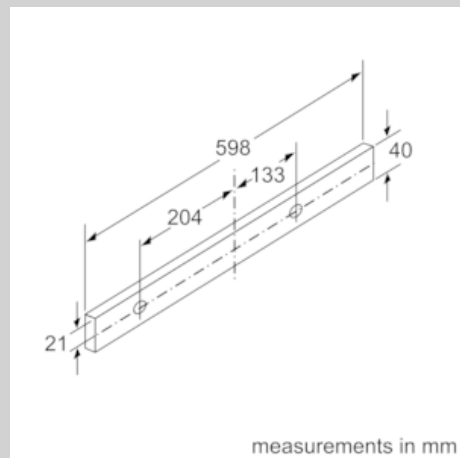

Features

Technical Data

Typology : Pull-out
Approval certificates : , VDE
Length electrical supply cord (cm) : 175
Required niche size for installation (HxWxD) : 162mm x 526.0mm x 290mm
Net weight (kg) : 9.011
Type of control : mechanical
Number of speed settings : 3
Maximum output air extraction (m3/h) : 388
Maximum output recirculating air (m3/h) : 196
Number of lights : 2
Noise level (dB) : 67
Diameter of air outlet (mm) : 120 / 150
Grease filter material : Washable aluminium
Odour filter : No
Operating Mode : Convertible
Optional accessories : Z54TC01X0, Z54TS01X0
Type of lamps used : LED
Total power of the lamps (W) : 3
Grease filter type : Cassette
Connection Rating (W) : 108
Current (A) : 10
Voltage (V) : 220-240
Frequency (Hz) : 50
Plug type : AU plug
Installation typology : Built-in
Material body : zinc plated
Approval certificates : , VDE
Plug type : AU plug
Dimensions of the product, with chimney (if exists) (in) : / x x
Dimensions of the packed product (in) : 12.20 x 25.19 x 14.17
Net weight (lbs) : 20.000
Gross weight (lbs) : 23.000
Motor location : Integrated motor in hood body
No-return airflow flap : No
Length electrical supply cord (cm) : 175
Dimensions of the product, with chimney (if exists) (mm) : 203 x 598.0 x 290.0
Dimensions of the packed product (HxWxD) (mm) : 310 x 640 x 360
Net weight (kg) : 9.011
Gross weight (kg) : 10.5

Planning and installation information

- Dimensions (HxWxD): 203 x 598 x 290 mm
- Built-in dimensions (HxWxD): 162 x 526 x 290 mm
- Diameter pipe Ø 150 mm (Ø 120 mm enclosed)
- Electrical cable length 1.75 m
- Stainless steel handle included

Consumption Data

- Lighting Efficiency Class: A
- Power rating: 108 W

N 30, telescopic cooker hood, 60 cm, Silver metallic
D46BR22N1A

COOKING PASSION SINCE 1877

Dimensioned drawings

N 30, telescopic cooker hood, 60 cm, Silver metallic
D46BR22N1A

Dimensioned drawings