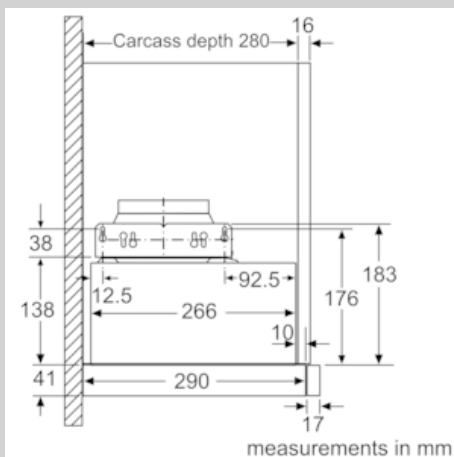

Features

Technical Data

Typology : Pull-out
Approval certificates : , VDE
Length electrical supply cord (cm) : 175
Required niche size for installation (HxWxD) : 162mm x 526.0mm x 290mm
Net weight (kg) : 9.011
Type of control : mechanical
Number of speed settings : 3
Maximum output air extraction (m3/h) : 388
Maximum output recirculating air (m3/h) : 196
Number of lights : 2
Noise level (dB) : 67
Diameter of air outlet (mm) : 120 / 150
Grease filter material : Washable aluminium
Odour filter : No
Operating Mode : Convertible
Optional accessories : Z54TC01X0, Z54TS01X0
Type of lamps used : LED
Total power of the lamps (W) : 3
Grease filter type : Cassette
Connection Rating (W) : 108
Current (A) : 10
Voltage (V) : 220-240
Frequency (Hz) : 50
Plug type : AU plug
Installation typology : Built-in
Material body : zinc plated
Approval certificates : , VDE
Plug type : AU plug
Dimensions of the product, with chimney (if exists) (in) : / x x
Dimensions of the packed product (in) : 12.20 x 25.19 x 14.17
Net weight (lbs) : 20.000
Gross weight (lbs) : 23.000
Motor location : Integrated motor in hood body
No-return airflow flap : No
Length electrical supply cord (cm) : 175
Dimensions of the product, with chimney (if exists) (mm) : 203 x 598.0 x 290.0
Dimensions of the packed product (HxWxD) (mm) : 310 x 640 x 360
Net weight (kg) : 9.011
Gross weight (kg) : 10.5

Planning and installation information

- Dimensions (HxWxD): 203 x 598 x 290 mm
- Built-in dimensions (HxWxD): 162 x 526 x 290 mm
- Diameter pipe Ø 150 mm (Ø 120 mm enclosed)
- Electrical cable length 1.75 m
- Stainless steel handle included

Consumption Data

- Lighting Efficiency Class: A
- Power rating: 108 W

N 30, telescopic cooker hood, 60 cm, Silver metallic
D46BR22N1A

COOKING PASSION SINCE 1877

Dimensioned drawings

N 30, telescopic cooker hood, 60 cm, Silver metallic
D46BR22N1A

Dimensioned drawings