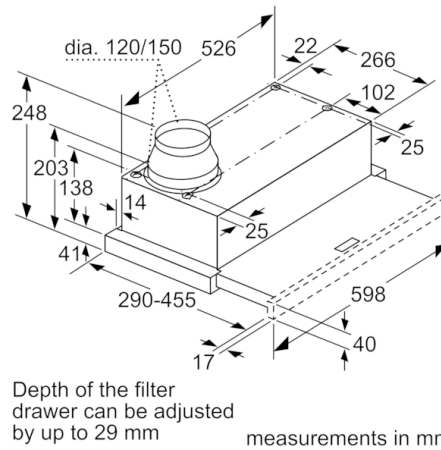

**Technical Data**

Typology :	Pull-out
Approval certificates :	Australia Standards, VDE
Length electrical supply cord (cm) :	175
Required niche size for installation (HxWxD) :	162mm x 526.0mm x 290mm
Minimum distance above an electric hob :	430
Minimum distance above a gas hob :	650
Net weight (kg) :	8.815
Type of control :	mechanical
Number of speed settings :	3
Maximum output air extraction (m3/h) :	388
Maximum output recirculating air (m3/h) :	196
Number of lights :	2
Noise level (dB) :	67
Diameter of air outlet (mm) :	120 / 150
Grease filter material :	Washable aluminium
EAN code :	4242005252435
Connection Rating (W) :	108
Current (A) :	10
Voltage (V) :	220-240
Frequency (Hz) :	50
Plug type :	AU plug
Installation typology :	Built-in

### **Planning and installation information**

- Appliance dimensions (HxWxD): 203 x 598 x 290 mm
- Built-in dimensions (HxWxD): 162 x 526 x 290 mm
- Diameter pipe Ø 150 mm (Ø 120 mm enclosed)
- Electrical cable length 1.75 m

### **Consumption Data**

- Power rating: 108 W

**Serie | 2, Slideout rangehood, 60 cm, Silver metallic**  
**DFM064W54A**

**Serie | 2, Slideout rangehood, 60 cm, Silver metallic**  
**DFM064W54A**