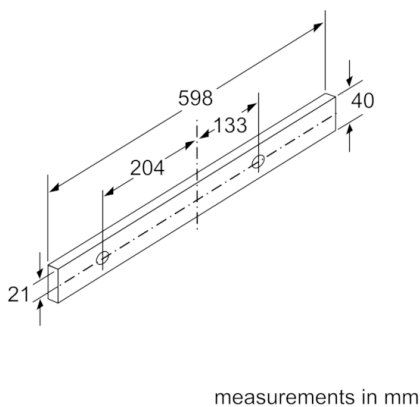

**Technical Data**

Typology :	Pull-out
Approval certificates :	Australia Standards, VDE
Length electrical supply cord (cm) :	175
Required niche size for installation (HxWxD) :	162mm x 526.0mm x 290mm
Minimum distance above an electric hob :	430
Minimum distance above a gas hob :	650
Net weight (kg) :	8.815
Type of control :	mechanical
Number of speed settings :	3
Maximum output air extraction (m3/h) :	388
Maximum output recirculating air (m3/h) :	196
Number of lights :	2
Noise level (dB) :	67
Diameter of air outlet (mm) :	120 / 150
Grease filter material :	Washable aluminium
EAN code :	4242005252435
Connection Rating (W) :	108
Current (A) :	10
Voltage (V) :	220-240
Frequency (Hz) :	50
Plug type :	AU plug
Installation typology :	Built-in

### **Planning and installation information**

- Appliance dimensions (HxWxD): 203 x 598 x 290 mm
- Built-in dimensions (HxWxD): 162 x 526 x 290 mm
- Diameter pipe Ø 150 mm (Ø 120 mm enclosed)
- Electrical cable length 1.75 m

### **Consumption Data**

- Power rating: 108 W

**Serie | 2, Slideout rangehood, 60 cm, Silver metallic**  
**DFM064W54A**

**Serie | 2, Slideout rangehood, 60 cm, Silver metallic**  
**DFM064W54A**