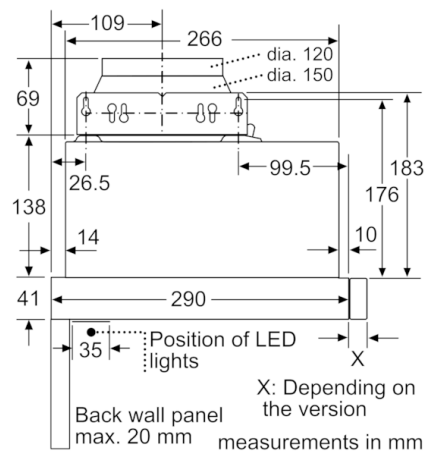

**Technical Data**

Typology :	Pull-out
Approval certificates :	Australia Standards, VDE
Length electrical supply cord (cm) :	175
Required niche size for installation (HxWxD) :	162mm x 526.0mm x 290mm
Minimum distance above an electric hob :	430
Minimum distance above a gas hob :	650
Net weight (kg) :	8.815
Type of control :	mechanical
Number of speed settings :	3
Maximum output air extraction (m3/h) :	388
Maximum output recirculating air (m3/h) :	196
Number of lights :	2
Noise level (dB) :	67
Diameter of air outlet (mm) :	120 / 150
Grease filter material :	Washable aluminium
EAN code :	4242005252435
Connection Rating (W) :	108
Current (A) :	10
Voltage (V) :	220-240
Frequency (Hz) :	50
Plug type :	AU plug
Installation typology :	Built-in

### **Planning and installation information**

- Appliance dimensions (HxWxD): 203 x 598 x 290 mm
- Built-in dimensions (HxWxD): 162 x 526 x 290 mm
- Diameter pipe Ø 150 mm (Ø 120 mm enclosed)
- Electrical cable length 1.75 m

### **Consumption Data**

- Power rating: 108 W

**Serie | 2, Slideout rangehood, 60 cm, Silver metallic**  
**DFM064W54A**

**Serie | 2, Slideout rangehood, 60 cm, Silver metallic**  
**DFM064W54A**