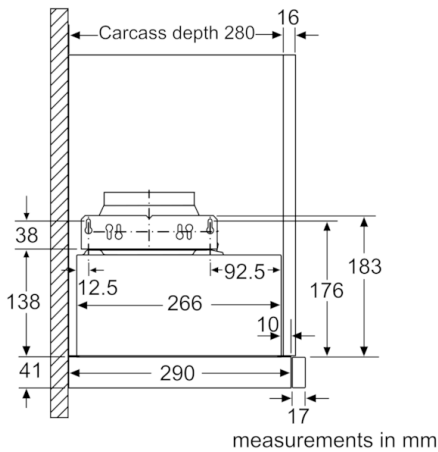

**Technical Data**

Typology :	Pull-out
Approval certificates :	Australia Standards, VDE
Length electrical supply cord (cm) :	175
Required niche size for installation (HxWxD) :	162mm x 526.0mm x 290mm
Minimum distance above an electric hob :	430
Minimum distance above a gas hob :	650
Net weight (kg) :	8.815
Type of control :	mechanical
Number of speed settings :	3
Maximum output air extraction (m3/h) :	388
Maximum output recirculating air (m3/h) :	196
Number of lights :	2
Noise level (dB) :	67
Diameter of air outlet (mm) :	120 / 150
Grease filter material :	Washable aluminium
EAN code :	4242005252435
Connection Rating (W) :	108
Current (A) :	10
Voltage (V) :	220-240
Frequency (Hz) :	50
Plug type :	AU plug
Installation typology :	Built-in

### **Planning and installation information**

- Appliance dimensions (HxWxD): 203 x 598 x 290 mm
- Built-in dimensions (HxWxD): 162 x 526 x 290 mm
- Diameter pipe Ø 150 mm (Ø 120 mm enclosed)
- Electrical cable length 1.75 m

### **Consumption Data**

- Power rating: 108 W

**Serie | 2, Slideout rangehood, 60 cm, Silver metallic**  
**DFM064W54A**

**Serie | 2, Slideout rangehood, 60 cm, Silver metallic**  
**DFM064W54A**