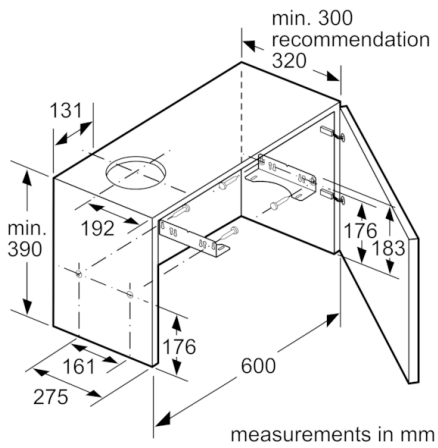

**Technical Data**

Typology :	Pull-out
Approval certificates :	Australia Standards, VDE
Length electrical supply cord (cm) :	175
Required niche size for installation (HxWxD) :	162mm x 526.0mm x 290mm
Minimum distance above an electric hob :	430
Minimum distance above a gas hob :	650
Net weight (kg) :	8.815
Type of control :	mechanical
Number of speed settings :	3
Maximum output air extraction (m3/h) :	388
Maximum output recirculating air (m3/h) :	196
Number of lights :	2
Noise level (dB) :	67
Diameter of air outlet (mm) :	120 / 150
Grease filter material :	Washable aluminium
EAN code :	4242005252435
Connection Rating (W) :	108
Current (A) :	10
Voltage (V) :	220-240
Frequency (Hz) :	50
Plug type :	AU plug
Installation typology :	Built-in

### **Planning and installation information**

- Appliance dimensions (HxWxD): 203 x 598 x 290 mm
- Built-in dimensions (HxWxD): 162 x 526 x 290 mm
- Diameter pipe Ø 150 mm (Ø 120 mm enclosed)
- Electrical cable length 1.75 m

### **Consumption Data**

- Power rating: 108 W

**Serie | 2, Slideout rangehood, 60 cm, Silver metallic**  
**DFM064W54A**

**Serie | 2, Slideout rangehood, 60 cm, Silver metallic**  
**DFM064W54A**