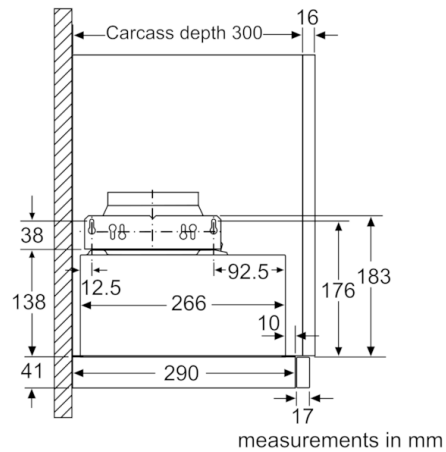

**Technical Data**

Typology :	Pull-out
Approval certificates :	Australia Standards, VDE
Length electrical supply cord (cm) :	175
Required niche size for installation (HxWxD) :	162mm x 526.0mm x 290mm
Minimum distance above an electric hob :	430
Minimum distance above a gas hob :	650
Net weight (kg) :	8.815
Type of control :	mechanical
Number of speed settings :	3
Maximum output air extraction (m3/h) :	388
Maximum output recirculating air (m3/h) :	196
Number of lights :	2
Noise level (dB) :	67
Diameter of air outlet (mm) :	120 / 150
Grease filter material :	Washable aluminium
EAN code :	4242005252435
Connection Rating (W) :	108
Current (A) :	10
Voltage (V) :	220-240
Frequency (Hz) :	50
Plug type :	AU plug
Installation typology :	Built-in

### **Planning and installation information**

- Appliance dimensions (HxWxD): 203 x 598 x 290 mm
- Built-in dimensions (HxWxD): 162 x 526 x 290 mm
- Diameter pipe Ø 150 mm (Ø 120 mm enclosed)
- Electrical cable length 1.75 m

### **Consumption Data**

- Power rating: 108 W

**Serie | 2, Slideout rangehood, 60 cm, Silver metallic**  
**DFM064W54A**

**Serie | 2, Slideout rangehood, 60 cm, Silver metallic**  
**DFM064W54A**