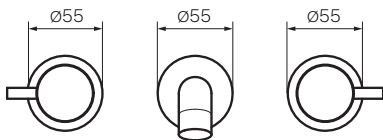

Envy Wall Set with 190mm Spout

Product Code: PP.01-3W190

The clean lines of the Envy Wall Set and Spout will complement an array of bathroom styles. When combined with the coordinating accessories, Envy offers a comprehensive package.

Polished
Chrome

Colour & Finish	— Chrome Polished
Material	— Brass
Dimensions	— $\varnothing 55 \times 202 \times 287\text{mm}$
Operation	— Quarter Turn
Outlet Type	— 190mm Reach. Concealed aerator
Application	— Basin, Bath
WELS	— 6 STAR 4.5L/min flow
Warranty	— 15 years (Conditions Apply)