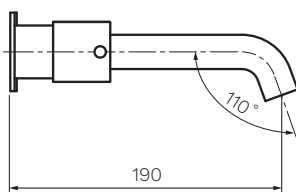

Envy Wall Set with 190mm Spout

Product Code: PP.01-3W190

The clean lines of the Envy Wall Set and Spout will complement an array of bathroom styles. When combined with the coordinating accessories, Envy offers a comprehensive package.

Polished
Chrome

Colour & Finish	— Chrome Polished
Material	— Brass
Dimensions	— $\varnothing 55 \times 202 \times 287\text{mm}$
Operation	— Quarter Turn
Outlet Type	— 190mm Reach. Concealed aerator
Application	— Basin, Bath
WELS	— 6 STAR 4.5L/min flow
Warranty	— 15 years (Conditions Apply)