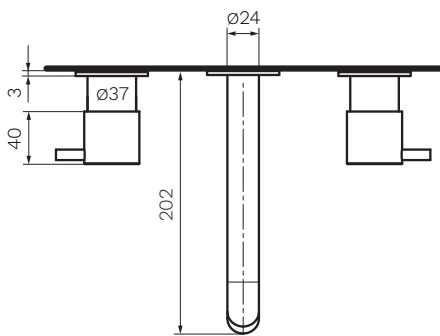

Envy Wall Set with 190mm Spout

Product Code: PP.01-3W190

The clean lines of the Envy Wall Set and Spout will complement an array of bathroom styles. When combined with the coordinating accessories, Envy offers a comprehensive package.

Polished
Chrome

Colour & Finish	— Chrome Polished
Material	— Brass
Dimensions	— $\varnothing 55 \times 202 \times 287\text{mm}$
Operation	— Quarter Turn
Outlet Type	— 190mm Reach. Concealed aerator
Application	— Basin, Bath
WELS	— 6 STAR 4.5L/min flow
Warranty	— 15 years (Conditions Apply)