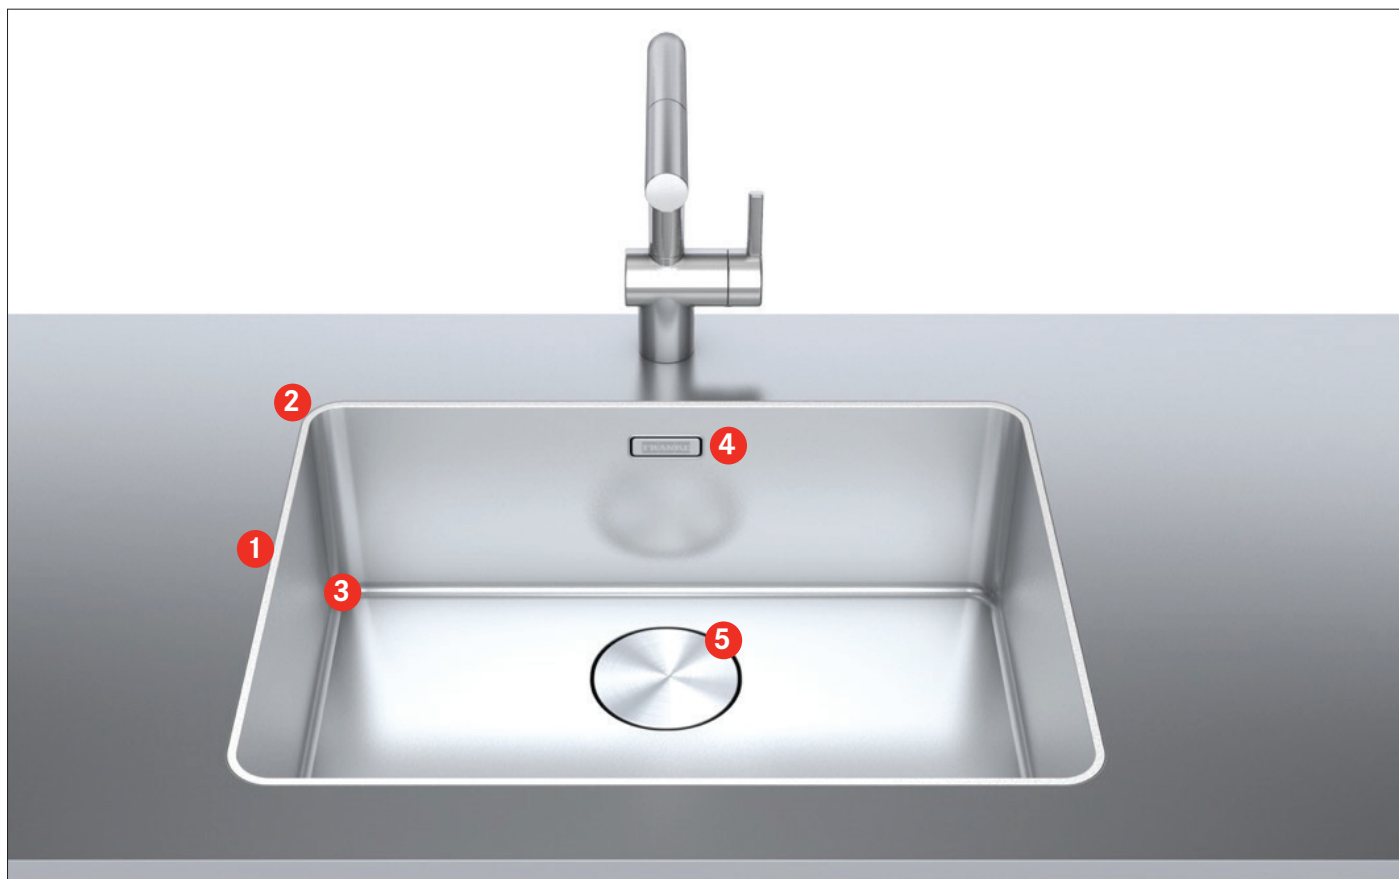

MYTHOS BOWL DESIGN

1. Thin 6mm ground rim for a flushmount installation

2. R25 corner built on Kubus platform

3. R10 bottom built on Kubus platform

4. Franke hidden overflow

5. Flush waste cover with radial brush